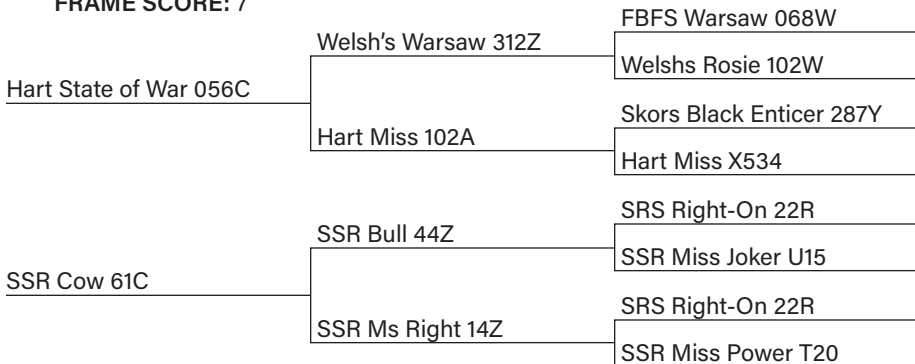

PUREBRED BULL

BLACK POLLED

205 DAY WT.: 788 lbs.

SCROTAL CIRC.: 35 cm

Another powerful made bull that should above average growth with excellent maternal. Fifth calf by 61C. Powerful cow family.

	CE	BW	WW	YW	ADG	MCE	MM	MWW	STAY	DOC	CW	YG	MARB	BF	REA	SHR	API	TI
EPD	10.2	3.3	80.9	129.3	0.30	5.0	34.9	75.3	20.4	13.4	35.6	-0.39	0.04	-0.088	0.86	-0.38	132.2	76.9
%	60	85	35	20	15	70	2	4	15	25	25	70	75	60	55	30	45	50