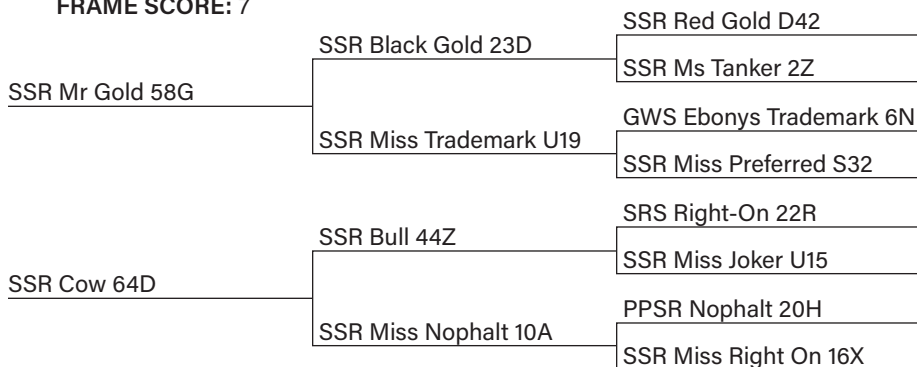

68J

SSR Bull 68J

BIRTH DATE: April 24, 2021

144 DAY AVG. GAIN: 2.94

FRAME SCORE: 7

ASA# 3945886

BIRTH WT.: 98 lbs.

ADJ YR. WT.: 1257 lbs.

PUREBRED BULL

RED POLLED

205 DAY WT.: 763 lbs.

SCROTAL CIRC.: 37 cm

Attractive made red bull, very nice disposition. Should sire adequate growth with excellent maternal. A lot of excellent cows in his pedigree. Fourth calf by 64D.

	CE	BW	WW	YW	ADG	MCE	MM	MWW	STAY	DOC	CW	YG	MARB	BF	REA	SHR	API	TI
EPD	7.6	3.6	67.0	104.2	0.23	3.3	31.5	64.9	20.3	8.3	29.5	-0.42	-0.01	-0.099	0.81	-0.32	119.3	66.1
%	90	90	90	75	55	90	5	35	15	85	50	55	85	40	65	65	75	95

69J

SSR Bull 69J

BIRTH DATE: April 25, 2021

144 DAY AVG. GAIN: 2.81

FRAME SCORE: 7

ASA# 3945874

BIRTH WT.: 94 lbs.

ADJ YR. WT.: 1236 lbs.