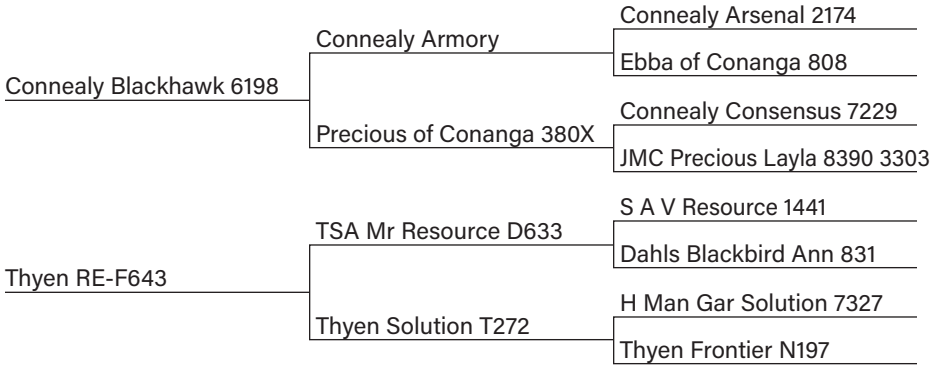

J15

Thyen Blackhawk J15

BIRTH DATE: April 27, 2021

AAA# 20265746

BIRTH WT.: 76 lbs.

BULL

BLACK POLLED

205 DAY WT.: 610 lbs.

Blackhawk son with low birth weight of 76#. Nice head and shoulders. 610# adj 205.

CED	BW	WW	YW	Milk
1+4	1+1.9	1+65	1+127	1+29
.05	.37	.35	.05	.18

J16

Thyen Acclaim J16

BIRTH DATE: April 23, 2021

AAA# 20265933

BIRTH WT.: 83 lbs.

BULL

BLACK POLLED

205 DAY WT.: 653 lbs.