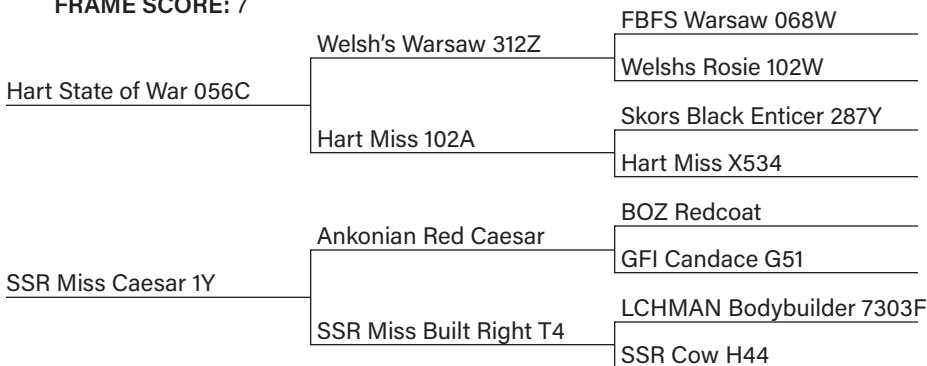

43J

SSR State of War 43J

BIRTH DATE: April 2, 2021

144 DAY AVG. GAIN: 2.88

FRAME SCORE: 7

ASA# 3945896

HETEROZYGOUS BLACK POLLED

BIRTH WT.: 86 lbs.

ADJ YR. WT.: 1321 lbs.

PUREBRED BULL

BLACK POLLED

205 DAY WT.: 837 lbs.

SCROTAL CIRC.: 39 cm

Well made, very good disposition, performance plus excellent growth and maternal EPD's. Ninth calving by 1Y (red cow). She has an average WW and YW ratio of 109. Has settled one A.I. service per year. 367 day average calving interval.

	CE	BW	WW	YW	ADG	MCE	MM	MWW	STAY	DOC	CW	YG	MARB	BF	REA	SHR	API	TI
EPD	10.0	2.2	86.3	136.0	0.31	8.1	34.4	77.5	19.1	8.4	39.9	-0.46	-0.04	-0.104	1.00	-0.26	129.4	79.7
%	65	65	20	10	10	15	2	2	25	85	15	30	95	20	25	90	50	35

45J

SSR Hunter 45J

BIRTH DATE: April 4, 2021

144 DAY AVG. GAIN: 3.19

FRAME SCORE: 7.25

ASA# 3945879

BLACK POLLED

BIRTH WT.: 92 lbs.

ADJ YR. WT.: 1203 lbs.