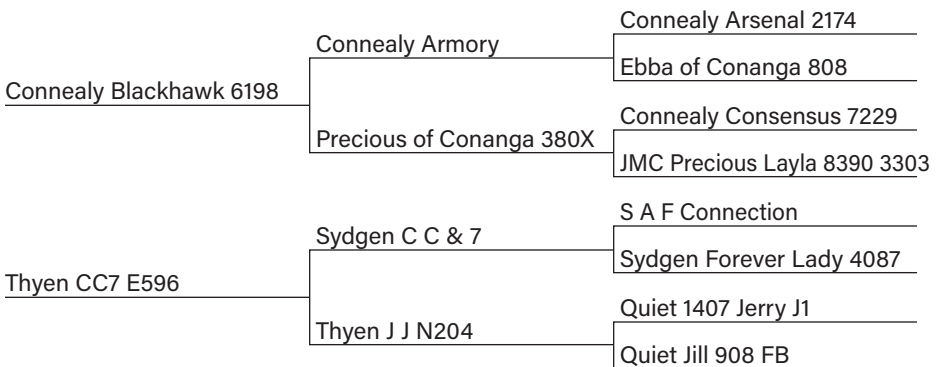

Blackhawk son with nice EPD's. Cows in the pedigree last a long time. 74# birth weight with 671# adj 205. Small head, smooth shoulders, should calf easy.

CED	BW	WW	YW	Milk
1+5	1+1.1	1+63	1+120	1+32
.05	.38	.35	.05	.20