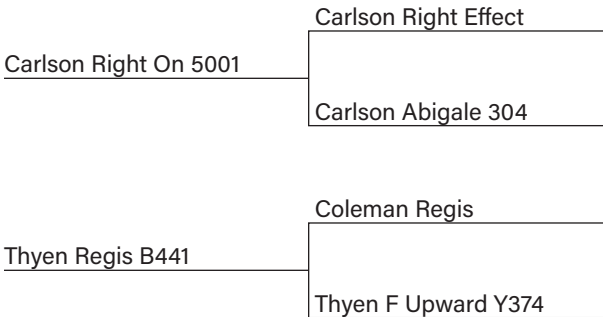

Tall thick son of Right On with 83# birth weight and 670# adj 205.

CED	BW	WW	YW	Milk
10	+1.2	+74.5	+125	+23.5