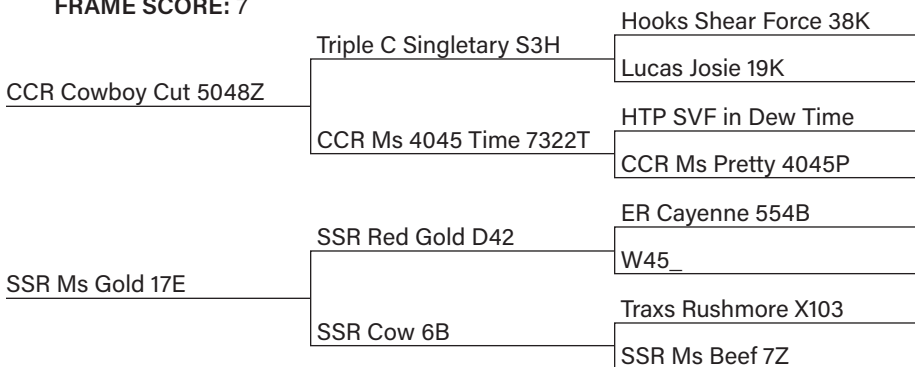

PUREBRED BULL

HETEROZYGOUS BLACK POLLED

205 DAY WT.: 801 lbs.

SCROTAL CIRC.: 39 cm

Big powerful Cowboy Cut with size and a lot of performance. High growth, excellent maternal, stayability with good disposition EPD's. Third calf by 17E, very promising young cow.