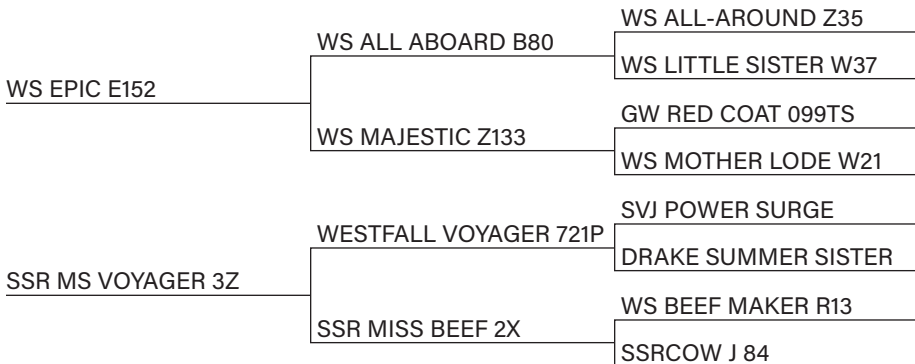

J101

Thyen Epic J101

BIRTH DATE: May 6, 2021

ASA# 4011541

BIRTH WT.: 74 lbs.

PUREBRED BULL

RED POLLED

ADJ. 205 DAY WT.: 724 lbs.

Purebred red son of Epic. 74# birth weight with 724# adj 205. Little younger but growing up.

	CE	BW	WW	YW	MCE	MLK	MWW	STY	CW	YG	MRB	BF	REA	SF	API	TI
EPD	12.5	-1.0	77.1	116.8	5.3	27.2	66.2	15.0	31.8	-0.44	0.03	-0.107	0.85		132.2	79.1
Acc																

J103

Thyen Epic J103

BIRTH DATE: May 4, 2021

ASA# 4011544

BIRTH WT.: 82 lbs.