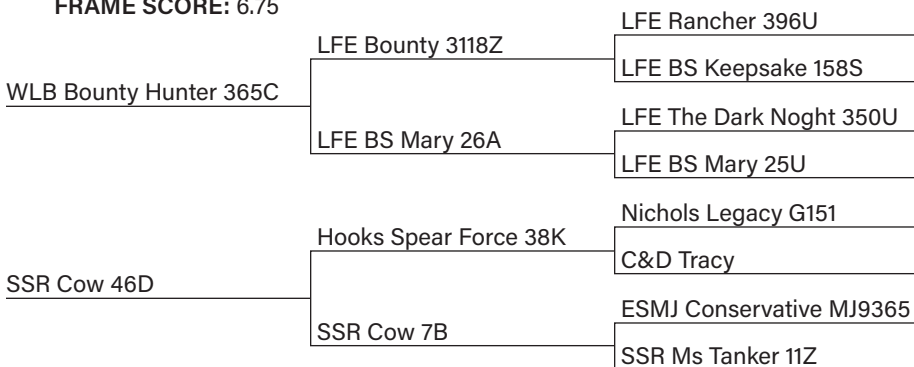

PUREBRED BULL

BLACK POLLED

205 DAY WT.: 753 lbs.

SCROTAL CIRC.: 34 cm

Black baldy low birth weight with a excellent disposition. Note his strong set of EPD's. Fourth calf by 46D.

	CE	BW	WW	YW	ADG	MCE	MM	MWW	STAY	DOC	CW	YG	MARB	BF	REA	SHR	API	TI
EPD	12.6	0.9	79.5	124.9	0.28	6.6	21.5	61.2	20.2	14.7	46.2	-0.45	0.15	-0.092	1.17	-0.35	144.7	80.9
%	25	35	40	25	20	35	65	55	15	15	10	35	45	40	10	45	20	30