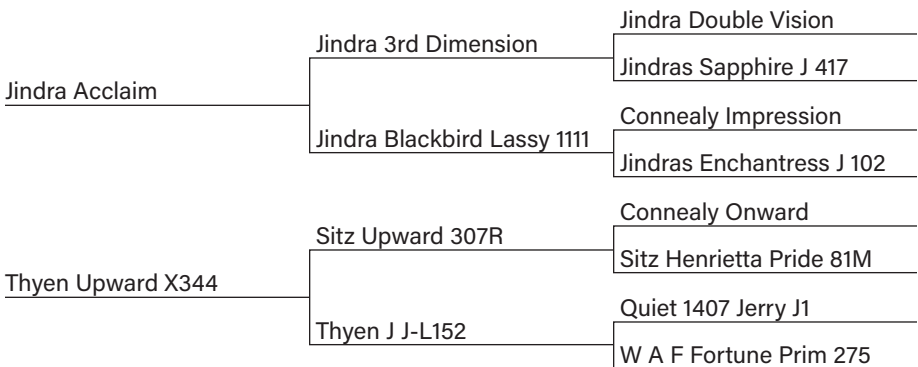

83# birth weight with a 653# adj 205. An Acclaim son that will do it right. Deep body, big boy with a big butt and extra stretch.

CED	BW	WW	YW	Milk
1+6	1+1.6	1+59	1+115	1+29
.05	.41	.38	.05	.31

J1 **BULL**
Epet Franchise Jett J1 **AAA#** **RED** **POLLED**
BIRTH DATE: January 7, 2021 **BIRTH WT.:** 68 lbs. **205 DAY WT.:** 675 lbs.