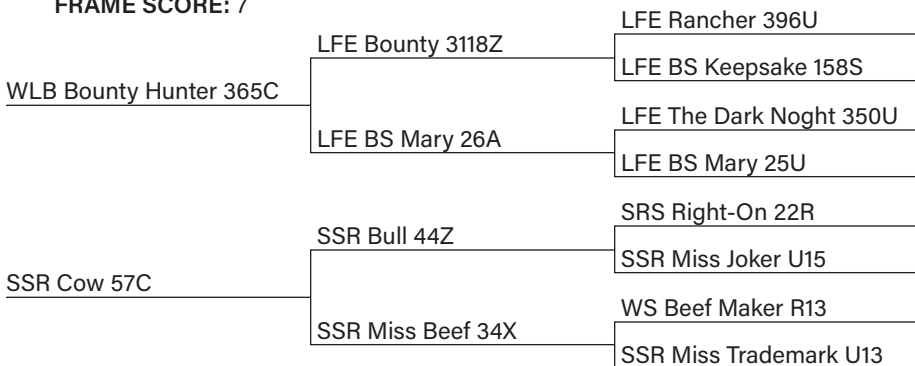

52J

SSR Hunter 52J

BIRTH DATE: April 8, 2021

144 DAY AVG. GAIN: 3.5

FRAME SCORE: 7

ASA# 3945916

BIRTH WT.: 82 lbs.

ADJ YR. WT.: 1379 lbs.

PUREBRED BULL

BLACK POLLED

205 DAY WT.: 790 lbs.

SCROTAL CIRC.: 33 cm

Typical Hunter with very good performance. Should sire excellent performance. Excellent cow family. Fifth calf by 57C.

	CE	BW	WW	YW	ADG	MCE	MM	MWW	STAY	DOC	CW	YG	MARB	BF	REA	SHR	API	TI
EPD	10.1	2.9	77.0	124.1	0.29	5.0	23.8	62.2	19.0	14.2	40.7	-0.42	0.16	-0.090	1.02	-0.30	135.5	77.3
%	60	80	50	30	20	70	45	45	25	15	15	55	40	60	20	75	40	50

53J

SSR Mr Gold 53J

BIRTH DATE: April 9, 2021

144 DAY AVG. GAIN: 3.4

FRAME SCORE: 7.25

ASA# 3945877

BIRTH WT.: 92 lbs.

ADJ YR. WT.: 1375 lbs.