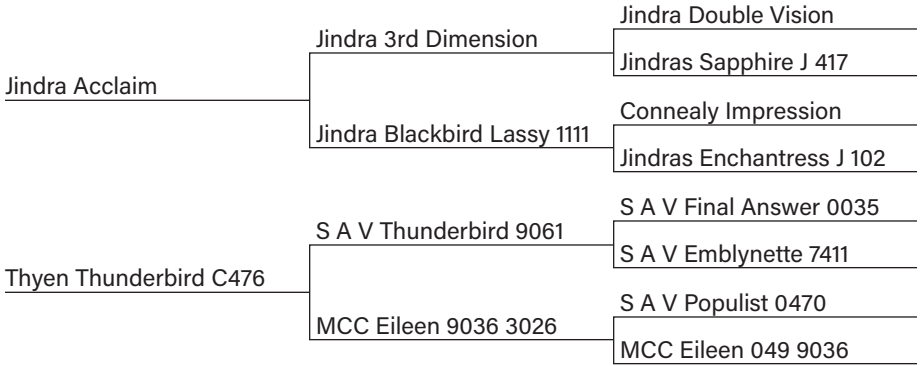

J4

Thyen Acclaim J4

BIRTH DATE: April 19, 2021

AAA# 20265823

BIRTH WT.: 69 lbs.

BULL

BLACK

POLLED

205 DAY WT.: 605 lbs.

Calving ease son of Acclaim with some extra height. 69# birth weight with 605# adj 205. Different genetics to splash into your herd. His dam is about the perfect cow.

CED	BW	WW	YW	Milk
1+8	1-4	1+56	1+115	1+24
.05	.39	.36	.05	.28

J6

Thyen Right On J6

BIRTH DATE: April 26, 2021

AAA#

BIRTH WT.: 83 lbs.

BULL

BLACK

POLLED

205 DAY WT.: 670 lbs.