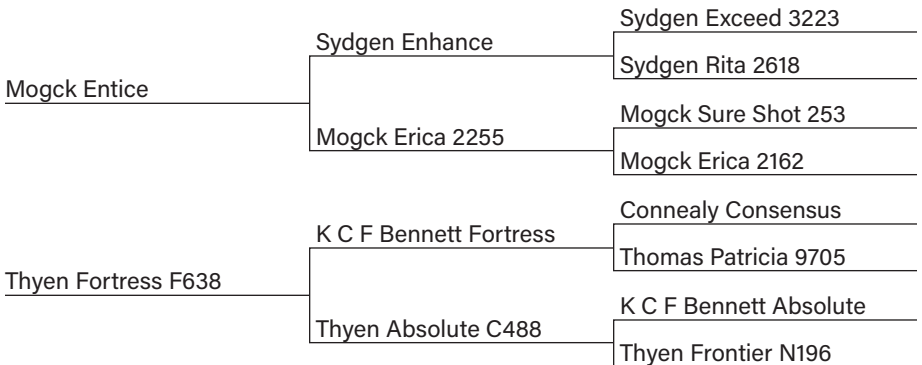

Smaller frame Entice son out of a young cow. 78# birth weight with 708# adj 205. Super leg fella out of proven cow family. Different blood lines here.

	CED	BW	WW	YW	Milk
	1+5	1+1.5	1+71	1+129	1+27
	.05	.05	.05	.05	.05