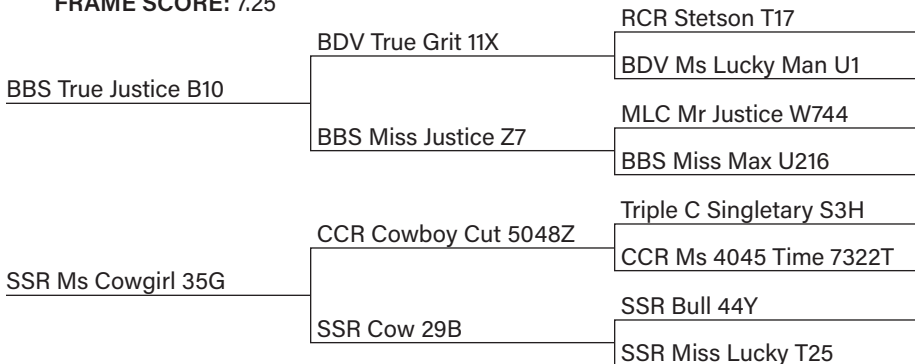

37J

SSR Justice 37J

BIRTH DATE: March 31, 2021

144 DAY AVG. GAIN: 3.82

FRAME SCORE: 7.25

ASA# 3945930

BIRTH WT.: 75 lbs.

ADJ YR. WT.: 1410 lbs.

PUREBRED BULL

BLACK POLLED

205 DAY WT.: 769 lbs.

SCROTAL CIRC.: 38.5 cm

Very strong well proven genetics in this pedigree. Justice sires calving ease, adequate performance and excellent females. Dam is a first calf heifer by the well proven Cowboy Cut.

	CE	BW	WW	YW	ADG	MCE	MM	MWW	STAY	DOC	CW	YG	MARB	BF	REA	SHR	API	TI
EPD	10.9	1.3	85.8	122.7	0.23	8.6	29.4	72.2	21.1	13.3	22.4	-0.53	0.14	-0.107	0.99	-0.48	143.7	84.1
%	50	45	20	30	55	10	15	10	10	25	80	10	45	20	25	2	20	20

38J

SSR Mr Gold 38J

BIRTH DATE: April 1, 2021

144 DAY AVG. GAIN: 3.82

FRAME SCORE: 7

ASA# 3945867

BIRTH WT.: 90 lbs.

ADJ YR. WT.: 1411 lbs.