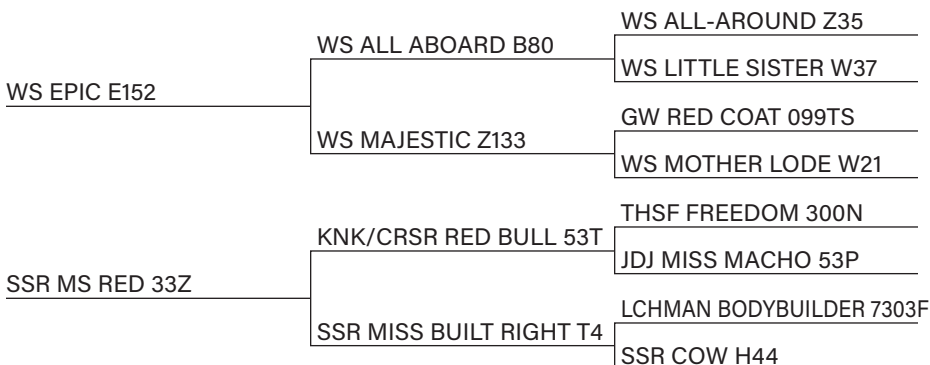

Purebred red with 82# birth weight and 733# adj 205. Nice head and shoulder and smooth walker.

	CE	BW	WW	YW	MCE	MLK	MWW	STY	CW	YG	MRB	BF	REA	SF	API	TI
EPD	7.5	1.7	81.8	133.4	4.3	20.5	61.4	15.6	36.0	-0.50	-0.01	-0.111	1.06		124.4	77.3
Acc																