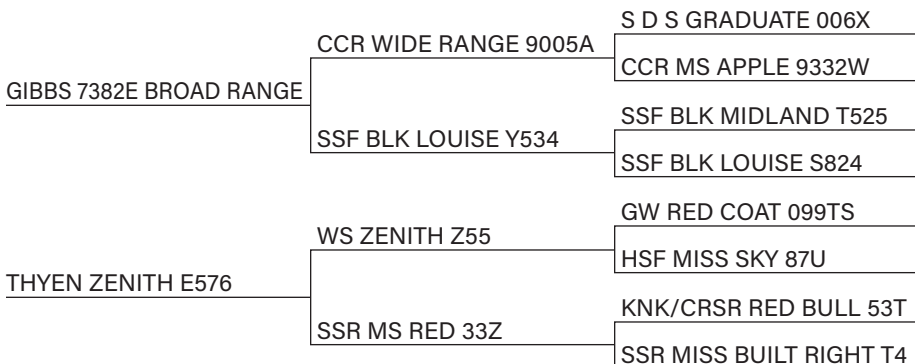

J106

Thyen Broad J106

BIRTH DATE: April 22, 2021

ASA# 4011550

BIRTH WT.: 72 lbs.

PUREBRED BULL

BLACK POLLED

ADJ. 205 DAY WT.: 612 lbs.

Small birth weight, purebred Broad Range.

	CE	BW	WW	YW	MCE	MLK	MWW	STY	CW	YG	MRB	BF	REA	SF	API	TI
EPD	12.3	-0.6	76.3	1270	7.8	20.4	61.4	17.4	40.6	-0.43	0.13	-0.070	1.21	-0.21	143.6	80.7
Acc																

J107

Thyen Epic J107

BIRTH DATE: May 6, 2021

ASA# 4011559

BIRTH WT.: 80 lbs.