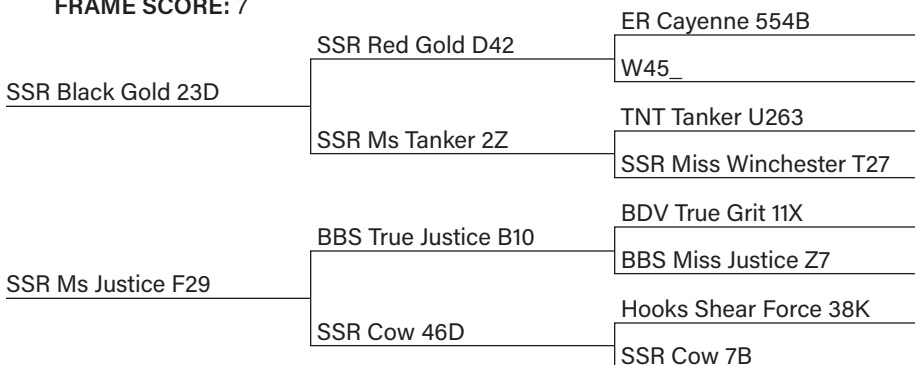

PUREBRED BULL

BLACK POLLED

205 DAY WT.: 770 lbs.

SCROTAL CIRC.: 37 cm

Long, thick made with an excellent disposition. Should sire a lot of performance with tremendous females. Second calf by F29. Super cow family.