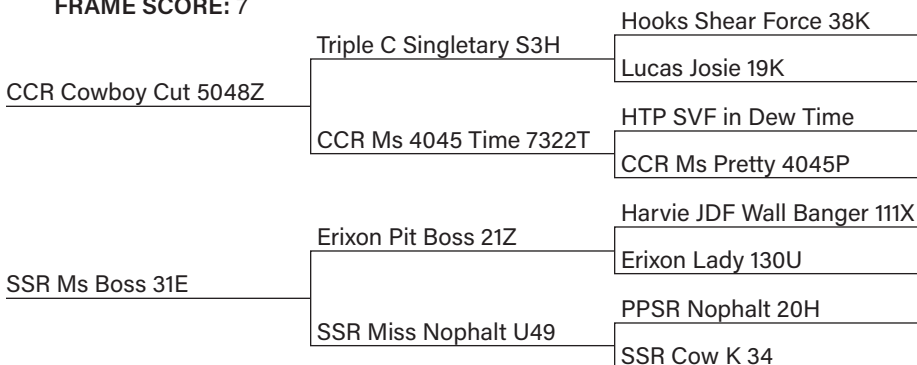

PUREBRED BULL

BLACK POLLED

205 DAY WT.: 717 lbs.

SCROTAL CIRC.: 38 cm

Another very good Cowboy Cut son. Third calf by 31E.

	CE	BW	WW	YW	ADG	MCE	MM	MWW	STAY	DOC	CW	YG	MARB	BF	REA	SHR	API	TI
EPD	9.7	3.0	79.5	114.3	0.22	5.1	25.0	64.7	20.0	14.4	28.7	-0.33	0.19	-0.071	0.71	-0.44	135.8	77.9
%	65	80	40	50	65	65	35	35	15	15	55	90	35	80	85	10	35	45