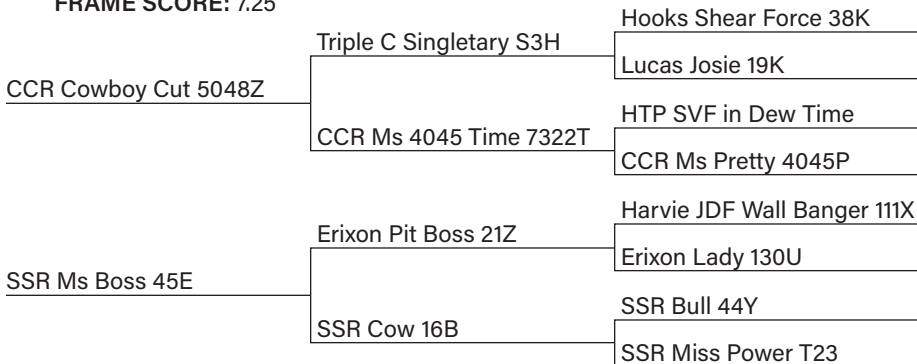

28J

SSR Cowboy Up 28J

BIRTH DATE: March 29, 2021

144 DAY AVG. GAIN: 3.61

FRAME SCORE: 7.25

ASA# 3945933

BIRTH WT.: 82 lbs.

ADJ YR. WT.: 1433 lbs.

PUREBRED BULL

BLACK POLLED

205 DAY WT.: 827 lbs.

SCROTAL CIRC.: 39 cm

Another bull thats hard to fault. Growth, performance, pedigree and solid EPD's. Third calf by 45E. (This herd was built on generations of productive cow families.)