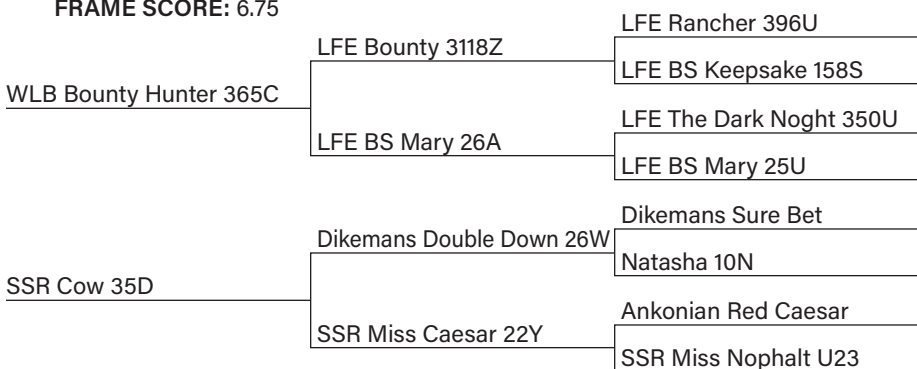

32J

SSR Hunter 32J

BIRTH DATE: March 30, 2021

144 DAY AVG. GAIN: 2.99

FRAME SCORE: 6.75

ASA# 3945876

BIRTH WT.: 82 lbs.

ADJ YR. WT.: 1258 lbs.

PUREBRED BULL

BLACK POLLED

205 DAY WT.: 757 lbs.

SCROTAL CIRC.: 34 cm

Another typical Hunter son, thick made with good body depth. Fourth calf by 35D. Excellent cow family.

	CE	BW	WW	YW	ADG	MCE	MM	MWW	STAY	DOC	CW	YG	MARB	BF	REA	SHR	API	TI
EPD	11.1	1.2	73.1	114.1	0.26	8.2	20.3	56.8	18.9	11.4	37.7	-0.38	0.19	-0.090	0.86	-0.38	138.5	76.9
%	45	40	65	50	35	15	75	75	30	50	20	75	35	60	55	30	30	50