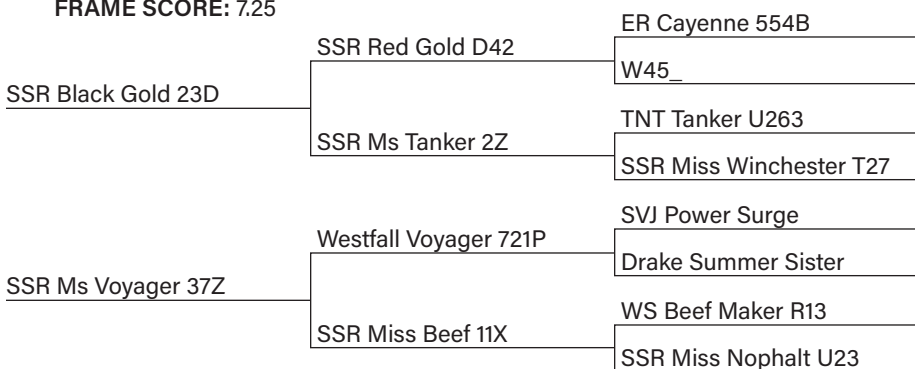

PUREBRED BULL

BLACK POLLED

205 DAY WT.: 802 lbs.

SCROTAL CIRC.: 37 cm

High performance with length and thickness. Excellent growth and maternal. Eighth calf by 37Z (red cow), A.I. bred first service for each of her calves including her calf to be born in 2022.

	CE	BW	WW	YW	ADG	MCE	MM	MWW	STAY	DOC	CW	YG	MARB	BF	REA	SHR	API	TI
EPD	7.4	3.7	80.6	121.4	0.26	4.0	34.8	75.0	18.3	8.6	41.8	-0.40	0.08	-0.104	0.86	-0.33	124.7	76.4
%	90	90	35	35	35	85	2	4	35	85	15	65	65	20	55	60	65	55