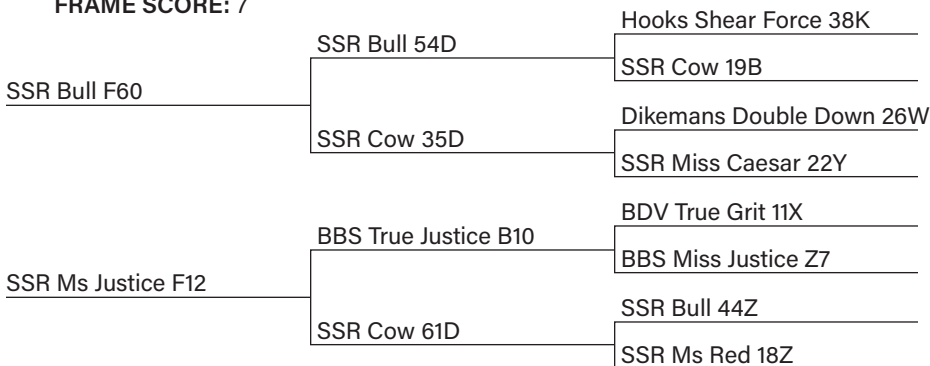

ASA# 3945871

BIRTH WT.: 85 lbs.
ADJ YR. WT.: 1414 lbs.

PUREBRED BULL

BLACK POLLED

205 DAY WT.: 826 lbs.
SCROTAL CIRC.: 36 cm

A bull with very good performance and very respectable EPD's. Should sire growth plus make excellent females. His dam is a beautiful uddered cow. Second calf by F12.