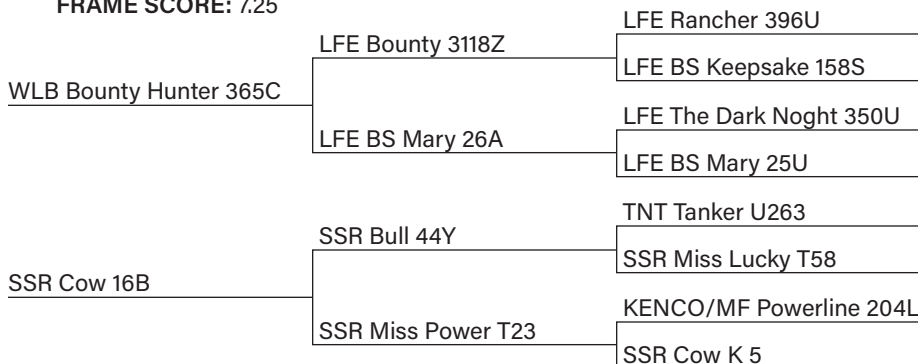

13J

SSR Hunter 13J

BIRTH DATE: March 21, 2021
 144 DAY AVG. GAIN: 3.68
 FRAME SCORE: 7.25

ASA# 3945865

BIRTH WT.: 88 lbs.
 ADJ YR. WT.: 1426 lbs.

PUREBRED BULL

BLACK POLLED

205 DAY WT.: 806 lbs.
 SCROTAL CIRC.: 38 cm