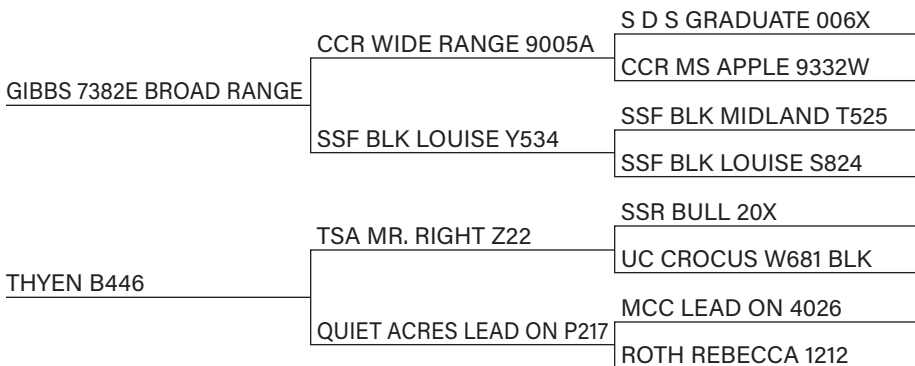

J104

Thyen Broad J104

BIRTH DATE: April 21, 2021

ASA# 4011530

BIRTH WT.: 73 lbs.

3/4 SM 1/4 AN BULL

BLACK POLLED

ADJ. 205 DAY WT.: 687 lbs.

3/4 blood. Big powerful thick top going to be a big boy.

	CE	BW	WW	YW	MCE	MLK	MWW	STY	CW	YG	MRB	BF	REA	SF	API	TI
EPD	12.2	-0.1	76.3	124.5	7.5	23.9	62.9	14.9	37.3	-0.24	0.24	-0.031	0.88	-0.36	131.1	77.5
Acc																

J105

Thyen Broad J105

BIRTH DATE: April 21, 2021

ASA# 4011558

BIRTH WT.: 71 lbs.