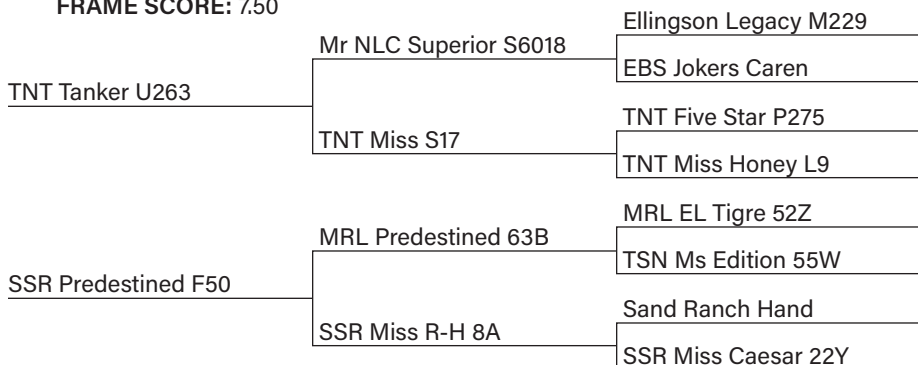

18J

SSR Tanker 18J

BIRTH DATE: March 23, 2021
 144 DAY AVG. GAIN: 3.82
 FRAME SCORE: 7.50

ASA# 3945929

BIRTH WT.: 88 lbs.
 ADJ YR. WT.: 1499 lbs.

PUREBRED BULL

BLACK POLLED

205 DAY WT.: 870 lbs.
 SCROTAL CIRC.: 38 cm