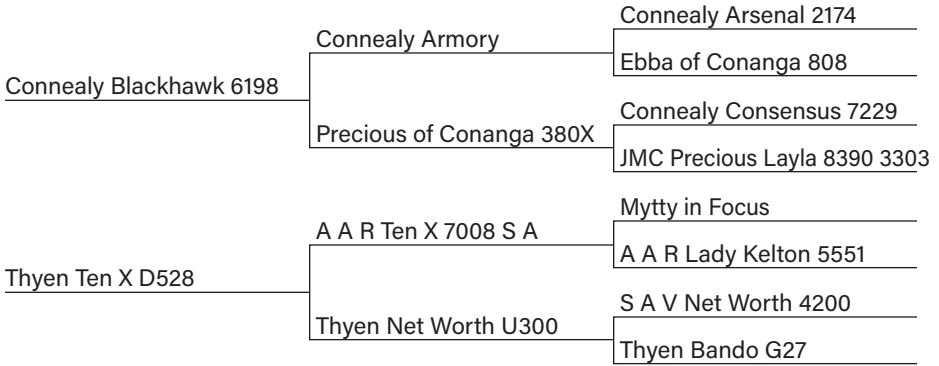

J11

Thyen Blackhawk J11

BIRTH DATE: May 5, 2021

AAA# 20269898

BIRTH WT.: 80 lbs.

BULL

BLACK POLLED

205 DAY WT.: 714 lbs.

This Blackhawk son is put together nice. Thick from front to back with a super top. 80# birth weight with 714# adj 205. Pounds pay bills. Dam is a pathfinder this year with a sire stack.

CED	BW	WW	YW	Milk
1+6	1+2.0	1+72	1+127	1+29
.05	.38	.36	.05	.22

J12

Thyen Blackhawk J12

BIRTH DATE: April 26, 2021

AAA# 20265749

BIRTH WT.: 74 lbs.

BULL

BLACK POLLED

205 DAY WT.: 671 lbs.