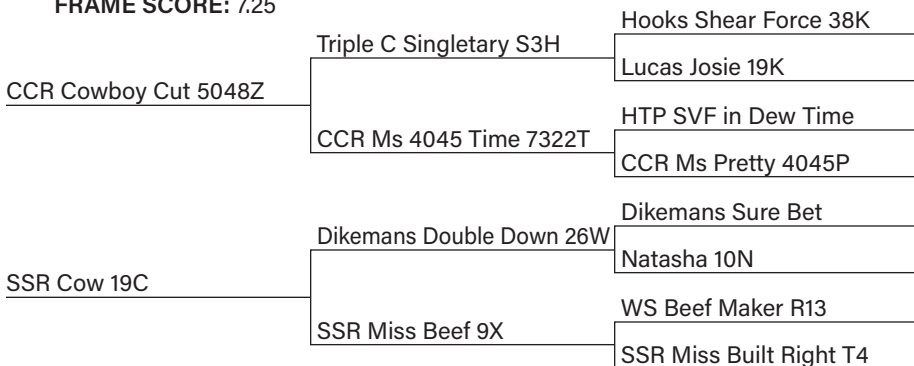

50J

SSR Cowboy Up 50J

BIRTH DATE: April 7, 2021

144 DAY AVG. GAIN: 3.72

FRAME SCORE: 7.25

ASA# 3945927

BIRTH WT.: 90 lbs.

ADJ YR. WT.: 1342 lbs.

PUREBRED BULL

BLACK POLLED

205 DAY WT.: 717 lbs.

SCROTAL CIRC.: 39 cm

Well put together Cowboy Cut. Note his well balanced EPD's. Fifth calf by 19C.

	CE	BW	WW	YW	ADG	MCE	MM	MWW	STAY	DOC	CW	YG	MARB	BF	REA	SHR	API	TI
EPD	10.1	2.6	83.7	122.2	0.24	6.0	26.1	67.9	22.5	15.5	28.9	-0.43	0.37	-0.078	0.98	-0.45	155.0	86.3
%	60	70	25	30	50	50	30	20	2	10	50	50	10	80	30	5	10	15

51J

SSR Hunter 51J

BIRTH DATE: April 8, 2021

144 DAY AVG. GAIN: 2.92

FRAME SCORE: 6.75

ASA# 3945904

BIRTH WT.: 80 lbs.

ADJ YR. WT.: 1243 lbs.