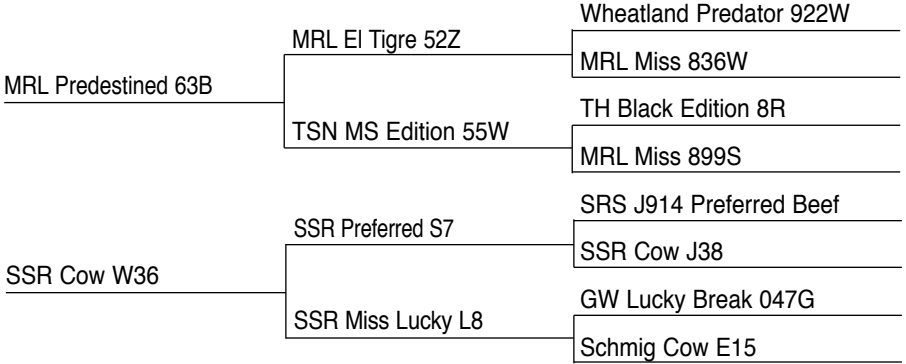

F38

SSR PREDESTINED F38 ASA NO.: 3463644
BIRTH DATE: April 2, 2018 BIRTH WT.: 94 lbs.

PUREBRED BULL

HETEROZYGOUS BLACK POLLED
205 DAY WT.: 669 lbs.

This bull got off to a slower start but has been coming along. Excellent disposition. Eighth calf by W36

	CE	BW	WW	YW	ADG	MCE	MM	MWW	STAY	DOC	CW	YG	MARB	BF	REA	SHR	API	TI
EPD	3.9	4.3	58.6	80.6	0.14	2.8	18.0	47.2	18.6	13.6	16.4	-0.53	-0.15	-0.120	0.81	-0.30	99.2	53.8
%	99	99	90	95	99	90	85	99	35	15	95	20	95	45	55	70	99	99

F41

SSR PREDESTINED F41 ASA NO.: 3463690
BIRTH DATE: April 3, 2018 BIRTH WT.: 98 lbs.