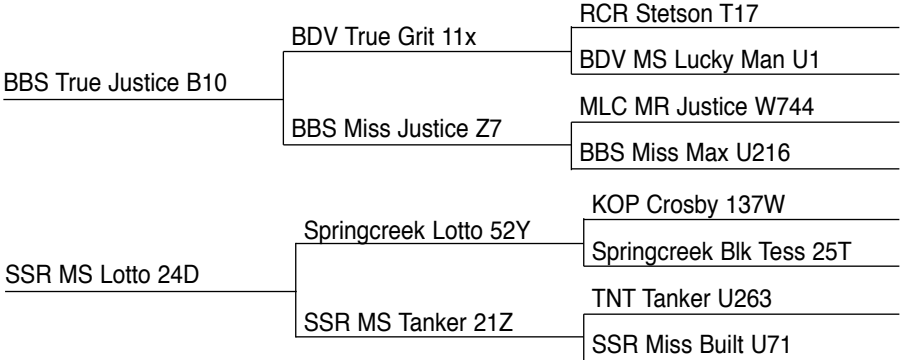

BULLS

F3

SSR MR JUSTICE F3   ASA NO.: 3463685
BIRTH DATE: March 15, 2018   BIRTH WT.: 82 lbs.

PUREBRED BULL

BLACK   POLLED
205 DAY WT.: 786 lbs.

Should sire above average growth with very strong maternal traits and nice disposition. First calf by his dam.

	CE	BW	WW	YW	ADG	MCE	MM	MWW	STAY	DOC	CW	YG	MARB	BF	REA	SHR	API	TI
EPD	9.2	2.8	78.8	117.8	0.24	9.3	28.8	68.1	19.0	13.2	25.6	-0.56	-0.13	-0.129	.93	-0.46	120.3	71.1
%	65	80	15	15	25	4	5	3	30	15	65	10	95	20	30	5	65	40

F4

SSR COWBOY UP F4   ASA NO.: 3463651
BIRTH DATE: March 16, 2018   BIRTH WT.: 90 lbs.