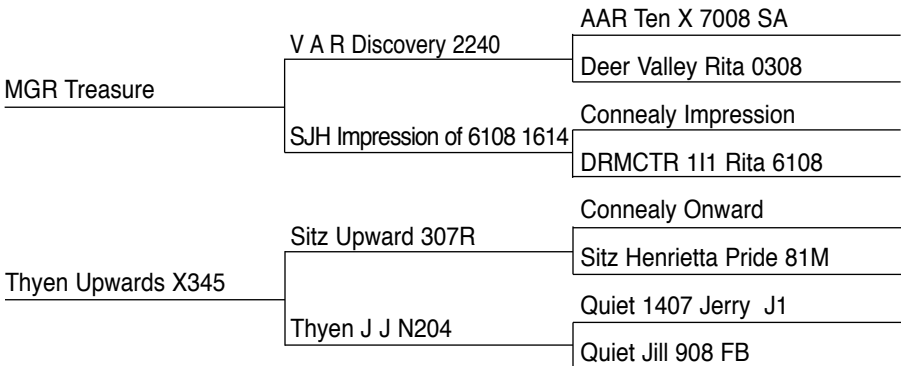

Calving easy, Treasure son smooth shoulder, nice head. Dam is a super good udder Upward girl in the prime of her life. Be in on him on sale day.

CED	BW	WW	YW	MILK
I+11	I-1.3	I+55	I+110	I+20
.05	.39	.36	.05	.17