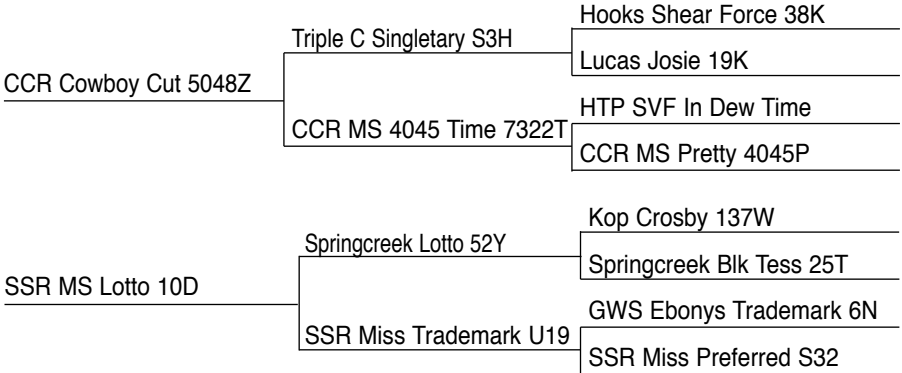

F5

SSR COWBOY UP F5 ASA NO.: 3463620
BIRTH DATE: March 17, 2018 BIRTH WT.: 60 lbs.

PUREBRED BULL

BLACK POLLED
205 DAY WT.: 744 lbs.

Low birth weight (top 10 percent for calving ease and birth weight), average growth, very strong maternal, docility and top 1 percent for Shear Force (tenderness). First calf by 10D.

	CE	BW	WW	YW	ADG	MCE	MM	MWW	STAY	DOC	CW	YG	MARB	BF	REA	SHR	API	TI
EPD	14.1	-0.4	72.6	102.5	0.19	9.7	29.6	65.8	21.0	14.1	34.5	-0.41	0.09	-0.093	0.87	-0.58	143.7	76.3
%	10	10	30	50	70	3	4	5	5	10	25	80	30	80	40	1	10	15

F8

SSR MR JUSTICE F8 ASA NO.: 3463661
BIRTH DATE: March 19, 2018 BIRTH WT.: 68 lbs.