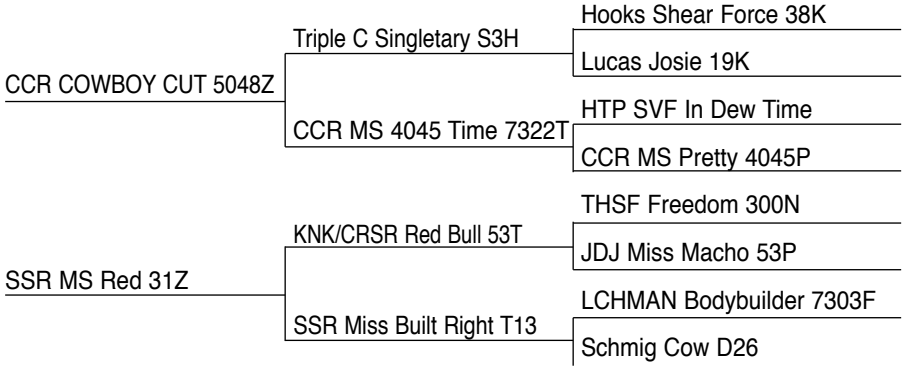

F16

SSR COWBOY UP F16 ASA NO.: 3463639
 BIRTH DATE: March 24, 2018 BIRTH WT.: 92 lbs.

PUREBRED BULL

HETEROZYGOUS BLACK POLLED/S
 205 DAY WT.: 800 lbs.

A lot of size and performance, very thick and correct. Should sire high growth, maternal, plus carcass traits. Fifth calf by 31Z.