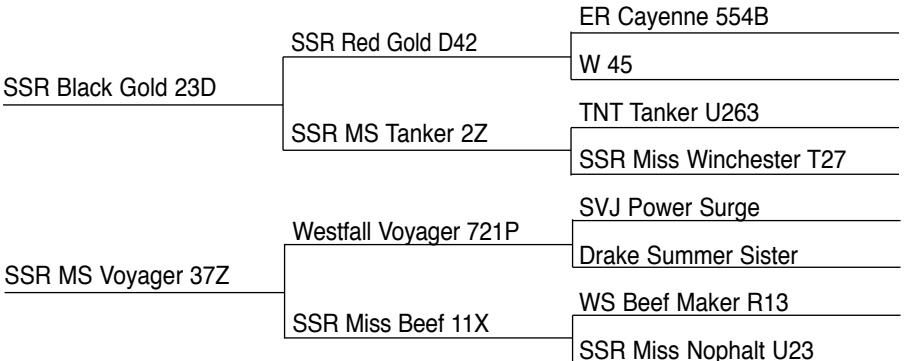

PUREBRED BULL

HETEROZYGOUS BLACK POLLED
205 DAY WT.: 826 lbs.

One of my favorites. I know he would look good in your pasture. The performance and maternal should be excellent. Fifth calf by 37Z. Excellent cow.

	CE	BW	WW	YW	ADG	MCE	MM	MWW	STAY	DOC	CW	YG	MARB	BF	REA	SHR	API	TI
EPD	8.3	2.8	77.9	120.2	0.26	5.4	29.2	68.1	19.7	9.5	46.4	-0.41	0.04	-0.117	0.84	-0.33	129.1	74.1
%	75	80	15	10	15	50	4	3	20	70	2	80	45	45	50	55	35	25