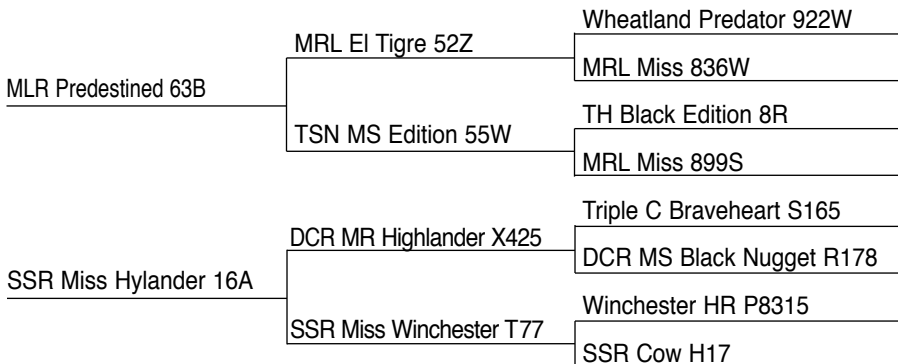

F44

SSR PREDESTINED F44
BIRTH DATE: April 4, 2018

ASA NO.: 3463684
BIRTH WT.: 94 lbs.

PUREBRED BULL

RED POLLED
205 DAY WT.: 677 lbs.

A red bull that got off to a slower start. Long, thick made, very attractive and correct. His dam, with four calvings, has an excellent udder.

	CE	BW	WW	YW	ADG	MCE	MM	MWW	STAY	DOC	CW	YG	MARB	BF	REA	SHR	API	TI
EPD	6.9	3.8	64.7	89.8	0.16	3.0	20.3	52.6	19.4	13.8	28.0	-0.53	-0.15	-0.128	0.91	-0.23	108.3	59.2
%	90	95	70	80	90	90	65	75	20	15	55	20	95	20	30	95	90	99

F46

SSR BULL F46 ASA NO.: 3463630
BIRTH DATE: April 8, 2017 BIRTH WT.: 95 lbs.