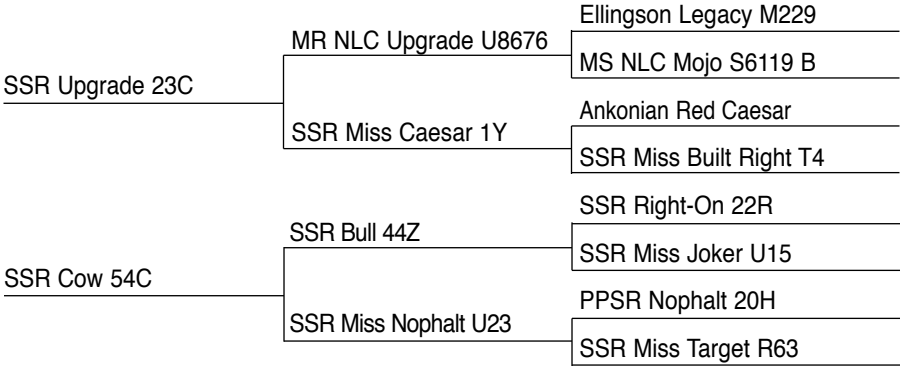

F67

SSR BULL 67F ASA NO.: 3463672
 BIRTH DATE: April 19, 2018 BIRTH WT.: 80 lbs.

PUREBRED BULL

BLACK POLLED
 205 DAY WT.: 717 lbs.

Moderate in size, deep and thick. Second calf by 54C.

	CE	BW	WW	YW	ADG	MCE	MM	MWW	STAY	DOC	CW	YG	MARB	BF	REA	SHR	API	TI
EPD	7.7	3.0	58.8	96.3	0.23	5.2	31.0	60.4	18.6	9.4	33.8	-0.48	-0.06	-0.124	0.83	-0.27	114.1	60.7
%	80	85	90	65	35	55	2	25	35	70	25	45	80	20	50	85	80	95