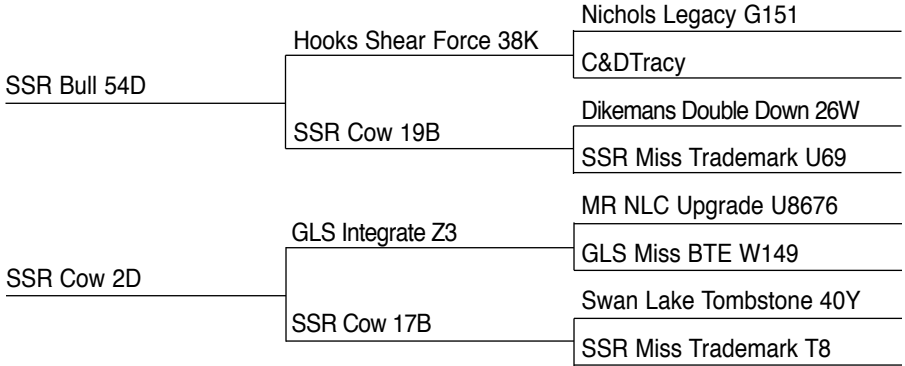

F79

SSR BULL F79 ASA NO.: 3463636
BIRTH DATE: May 2, 2018 BIRTH WT.: 75 lbs.

PUREBRED BULL

BLACK POLLED
205 DAY WT.: 744 lbs.

Should sire very good calving ease along with very adequate growth. First calf by his dam. Check out his EPD's and percentile ranking.

	CE	BW	WW	YW	ADG	MCE	MM	MWW	STAY	DOC	CW	YG	MARB	BF	REA	SHR	API	TI
EPD	14.3	0.4	74.8	114.6	0.25	7.9	22.0	59.3	16.7	14.5	39.7	-0.47	0.08	-0.117	0.94	-0.36	136.8	76.8
%	10	20	25	20	20	15	50	30	65	10	10	50	35	45	25	35	20	15

F80

SSR BULL F80 ASA NO.: 3463632
BIRTH DATE: May 5, 2018 BIRTH WT.: 70 lbs.