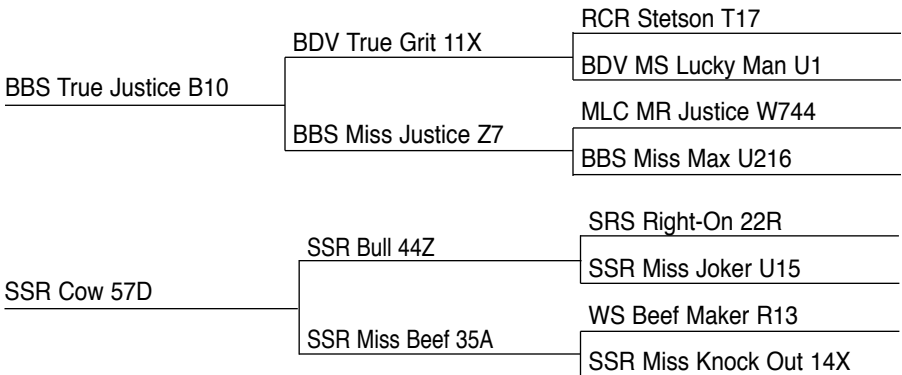

PUREBRED BULL

BLACK POLLED
205 DAY WT.: 729 lbs.

Low birth weight, excellent maternal and disposition. The 44Z bull is making excellent cows. First calf by 57D.

	CE	BW	WW	YW	ADG	MCE	MM	MWW	STAY	DOC	CW	YG	MARB	BF	REA	SHR	API	TI
EPD	12.7	.05	67.7	106.1	0.24	7.8	32.6	66.4	18.1	14.1	24.6	-0.55	0.10	-0.117	0.99	-0.35	136.0	74.0
%	20	25	55	40	25	15	1	4	40	10	70	10	30	45	20	40	20	25