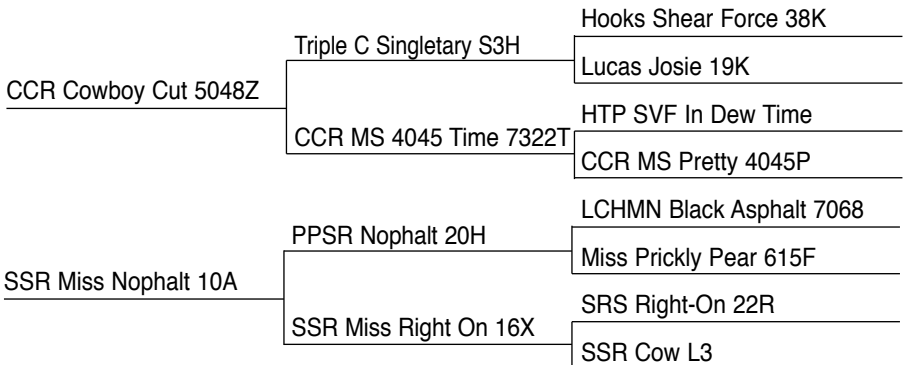

PUREBRED BULL

BLACK POLLED
205 DAY WT.: 826 lbs.

A bull that is hard to fault. Very complete, size, thickness, high performance and an excellent set of EPD's. Will probably be our lead-off bull in the sale. We will retain one third semen interest. Very productive cow family. Fourth calf.

	CE	BW	WW	YW	ADG	MCE	MM	MWW	STAY	DOC	CW	YG	MARB	BF	REA	SHR	API	TI
EPD	8.9	3.6	85.4	129.4	0.27	5.2	28.7	71.3	21.0	13.2	44.5	-0.35	0.22	-0.083	0.89	-0.48	143.4	82.0
%	70	90	3	3	10	55	5	1	5	15	3	95	10	90	35	3	10	4