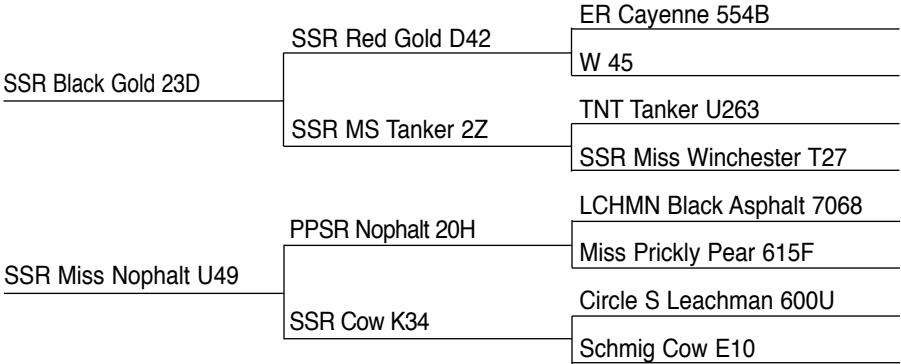

F52

SSR MR GOLD F52 ASA NO.: 3463637
BIRTH DATE: April 8, 2018 BIRTH WT.: 96 lbs.

PUREBRED BULL

BLACK POLLED
205 DAY WT.: 743 lbs.

A lot of older, well proven Simmental genetics and they are all good. This bull should sire performance and cows that should last. Ninth calf by U49.

	CE	BW	WW	YW	ADG	MCE	MM	MWW	STAY	DOC	CW	YG	MARB	BF	REA	SHR	API	TI
EPD	5.5	4.5	72.4	114.2	0.26	5.9	27.9	64.0	20.5	10.5	42.2	-0.42	-0.01	-0.117	0.83	-0.32	119.9	67.2
%	95	99	30	20	15	40	10	10	10	55	5	75	60	45	50	60	65	65

F54

SSR BULL F54 ASA NO.: 3463642
BIRTH DATE: April 8, 2018 BIRTH WT.: 105 lbs.