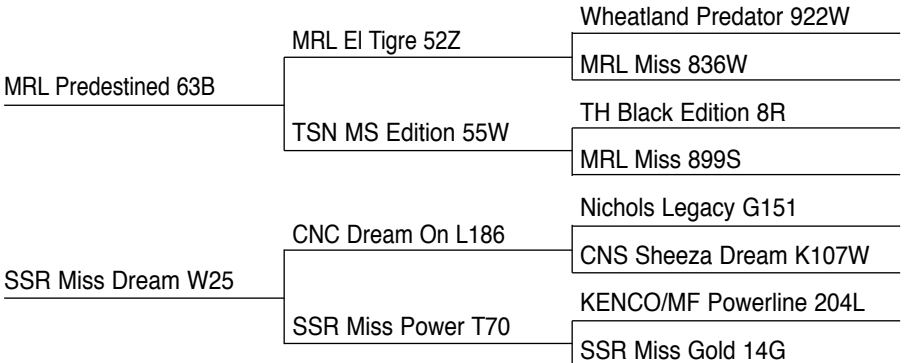

PUREBRED BULL

HETEROZYGOUS BLACK POLLED
205 DAY WT.: 760 lbs.

Bull that has size to him and should sire performance. Very nice disposition. Predestined is a Canadian bred bull that I believe is better than his numbers indicate. Dispositions are very good on his progeny. Eighth calf by W25. Very good cow family.

	CE	BW	WW	YW	ADG	MCE	MM	MWW	STAY	DOC	CW	YG	MARB	BF	REA	SHR	API	TI
EPD	7.5	2.5	71.4	105.0	0.21	4.2	17.9	53.6	18.8	15.6	28.3	-0.51	-0.13	-0.113	0.96	-0.28	114.6	65.3
%	85	75	35	40	50	70	85	65	30	4	55	25	95	45	20	80	80	75