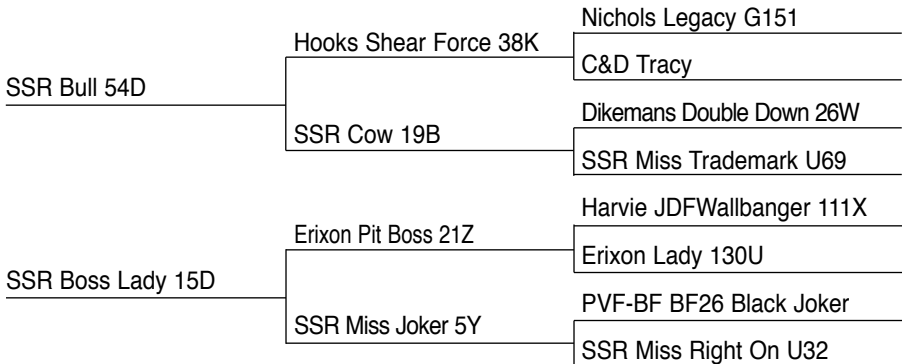

PUREBRED BULL

BLACK POLLED
205 DAY WT.: 817 lbs.

Low birth weight with very good individual performance. Top fifteen percent for calving ease and ten percent for birth weight and maternal milk. First calf by 15D.

	CE	BW	WW	YW	ADG	MCE	MM	MWW	STAY	DOC	CW	YG	MARB	BF	REA	SHR	API	TI
EPD	13.5	-0.06	66.3	97.8	0.20	5.7	27.8	60.9	18.3	12.3	30.3	-0.45	0.30	-0.105	0.86	-0.40	133.7	71.7
%	15	10	60	60	60	45	10	20	40	25	45	60	50	65	45	20	25	35