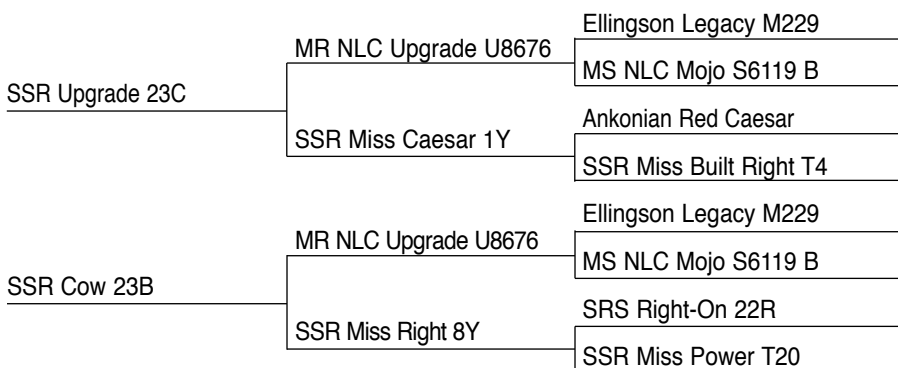

PUREBRED BULL

BLACK POLLED
205 DAY WT.: 793 lbs.

Moderate framed, very thick made bull. Should sire a lot of performance along with very strong maternal. Third calf.

	CE	BW	WW	YW	ADG	MCE	MM	MWW	STAY	DOC	CW	YG	MARB	BF	REA	SHR	API	TI
EPD	6.1	5.1	83.1	132.8	0.31	3.5	26.0	67.5	17.7	11.1	41.5	-0.53	0.02	-0.128	1.07	-0.24	120.8	74.3
%	95	99	5	2	2	80	15	3	50	45	10	20	50	20	10	95	60	25