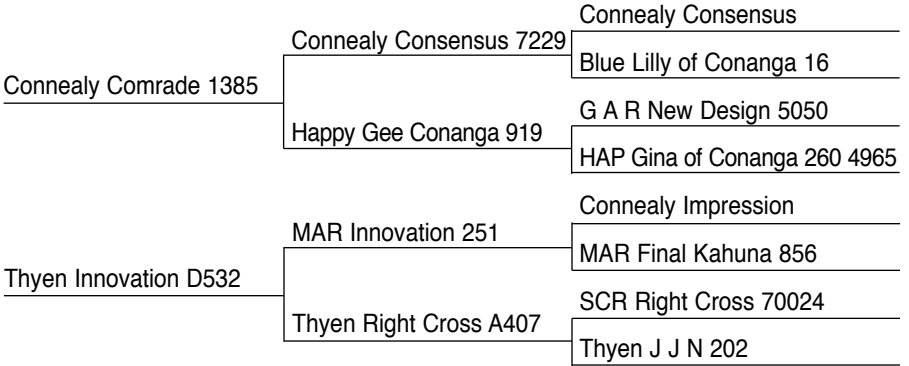

F3

THYEN COMRADE F3
BIRTH DATE: February 14, 2018

AAA #19352032
BIRTH WT.: 70 lbs.

BULL
POLLED
ADJ. 205 DAY WT: 630 lbs.

Comrade calving easy son (70 lb. Birth Weight with 630 adj. 205 day wt.). Sire used widely for calving heifers. Great Cow line on bottom side and there is that Great Grand Dam again.

CED	BW	WW	YW	MILK
I+11	I-.7	I+49	I+90	I+24
.05	.36	.34	.05	.26

F4

THYEN DICTATE F4
BIRTH DATE: March 1, 2018

AAA # Pending
BIRTH WT.: 92 lbs.

BULL
RED ANGUS POLLED
ADJ. 205 DAY WT: 714 lbs.