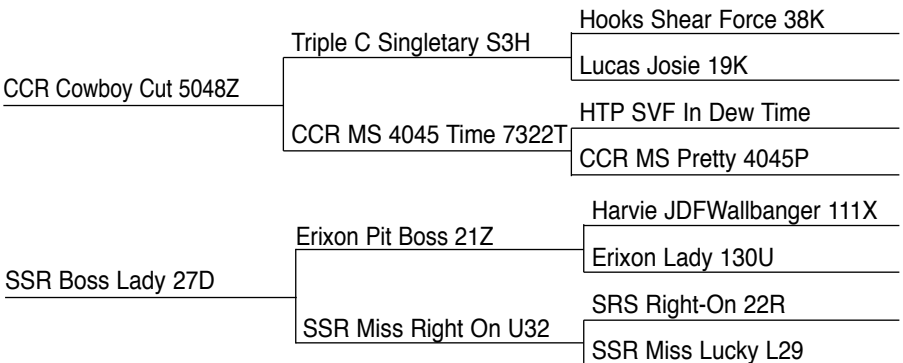

PUREBRED BULL

BLACK   POLLED
205 DAY WT.: 735 lbs.

First calf by 27D. The Pit Boss young cows show a lot of promise, very nice udders with very nice teat size. This bull should sire very good growth, strong maternal plus marbling. Top 4 percent for docility.

	CE	BW	WW	YW	ADG	MCE	MM	MWW	STAY	DOC	CW	YG	MARB	BF	REA	SHR	API	TI
EPD	6.9	3.9	82.1	118.5	0.23	1.9	27.4	68.3	18.0	15.6	37.0	-0.34	0.19	-0.086	0.74	-0.48	130.2	77.9
%	90	95	10	15	35	95	10	2	45	4	15	99	15	90	75	3	35	10