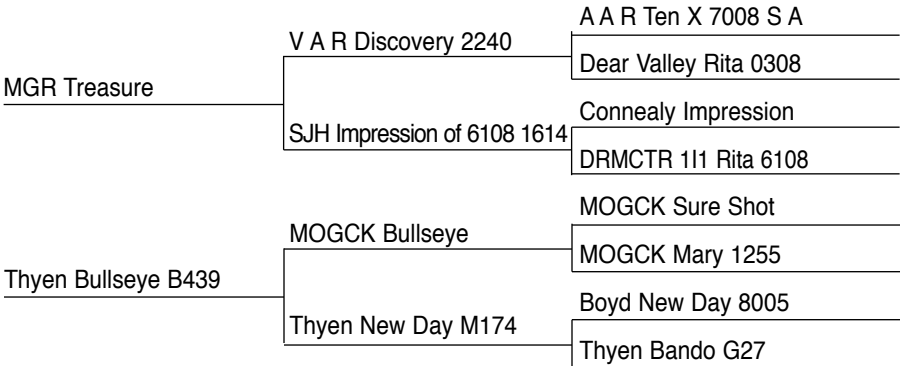

F9

THYEN TREASURE F9
BIRTH DATE: April 19, 2018

AAA #19352359
BIRTH WT.: 78 lbs.

BULL
POLLED
ADJ. 205 DAY WT: 696 lbs.

Treasure Time (78 lbs. Birth Weight 205 adj. 696). This guy just commands your attention! Curve bending EPD's with style. Look at the sires in his pedigree. Retaining 1/3 semen rights on this guy. Drive your pickup until you need new tires to find one like him. No holes in him; check him out sale day, or before.

CED	BW	WW	YW	MILK
I+8	I+1.0	I+64	I+117	I+20
.05	.37	.35	.05	.05

F10

THYEN INNOVATION F10
BIRTH DATE: April 10, 2018

AAA #19352001
BIRTH WT.: 80 lbs.

BULL
POLLED
ADJ. 205 DAY WT: 619 lbs.