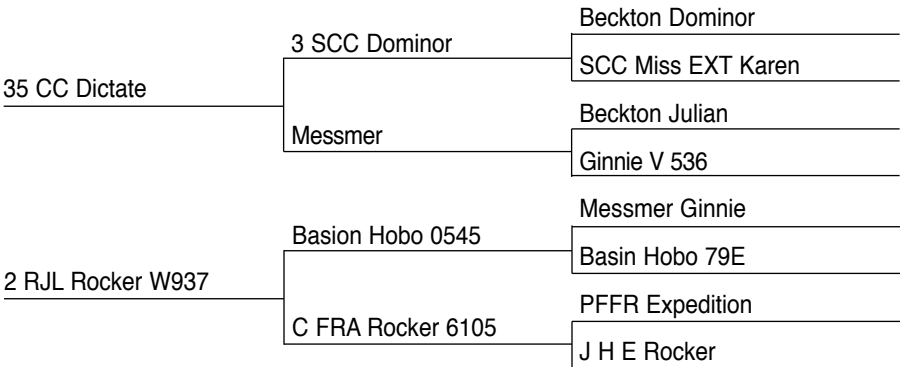

Our first Red Angus that we have put on the sale. He would be a good cross on Char, Simmy and Black cows.

BW	WW	YW	MILK
-4.3	55	96	29.5