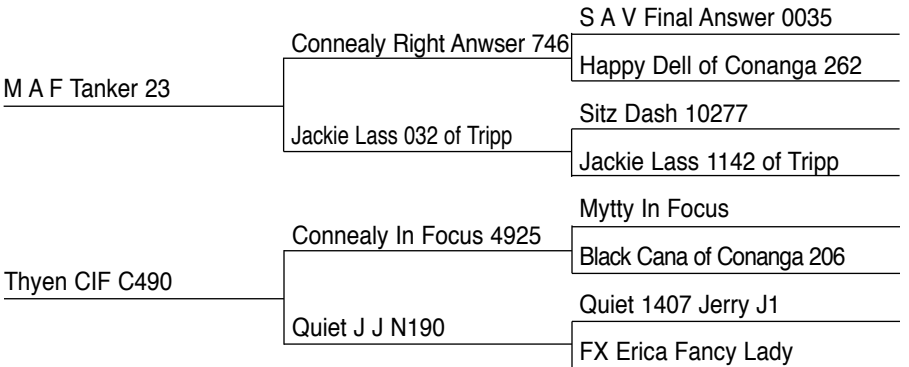

BULL

POLLED
ADJ. 205 DAY WT: 742 lbs.

Powerful Tanker son will put pounds on calves. Good EPD's.

CED	BW	WW	YW	MILK
I+2	I+2.1	I+72	I+120	I+20
.05	.35	.33	.05	.18