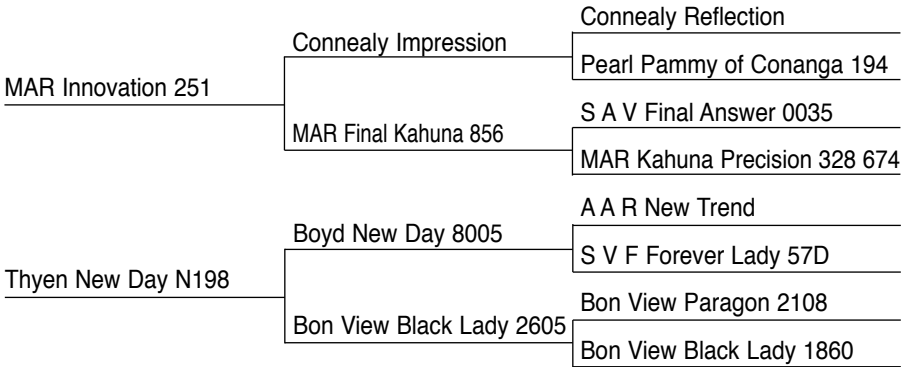

F15

THYEN INNOVATION F15
BIRTH DATE: April 28, 2018

AAA #19356342
BIRTH WT.: 74 lbs.

BULL
POLLED
ADJ. 205 DAY WT: 645 lbs.

What a stud! F15 is second to none for his type and explosive shape with lots of width and capacity. Innovation son that out of super good New Day tracing back to Bon View breeding.

CED	BW	WW	YW	MILK
I+4	I+2.6	I+46	I+86	I+23
.05	.39	.37	.05	.27

F17

THYEN TREASURE F17
BIRTH DATE: April 21, 2018

AAA #19352373
BIRTH WT.: 71 lbs.

BULL
POLLED
ADJ. 205 DAY WT: 642 lbs.