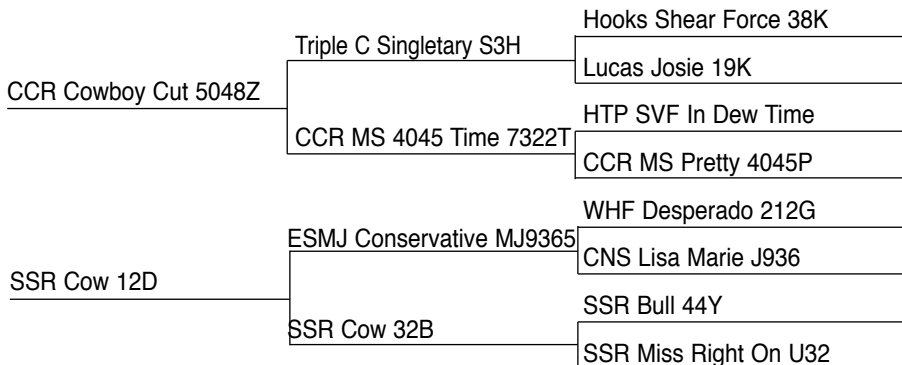

F9

PUREBRED BULL

SSR COWBOY UP F9 ASA NO.: 3463617
BIRTH DATE: March 19, 2018 BIRTH WT.: 70 lbs.

BLACK POLLED
205 DAY WT.: 830 lbs.

Lower birth weight with excellent growth, maternal, and docility. Top 1 percent for maternal weaning weight and docility. Note his overall EPD's. First calf by 12D. Excellent cow family.

	CE	BW	WW	YW	ADG	MCE	MM	MWW	STAY	DOC	CW	YG	MARB	BF	REA	SHR	API	TI
EPD	12.6	1.7	85.4	121.2	0.22	6.3	31.0	73.6	19.7	17.4	36.1	-0.47	0.10	-0.105	0.99	-0.49	141.6	82.1
%	20	50	3	10	40	35	2	1	20	1	20	50	30	65	20	3	10	4

F10

PUREBRED BULL

SSR COWBOY UP F10 ASA NO.: 3463700
BIRTH DATE: March 20, 2018 BIRTH WT.: 60 lbs.

BLACK TWIN POLLED
205 DAY WT.: 710 lbs.