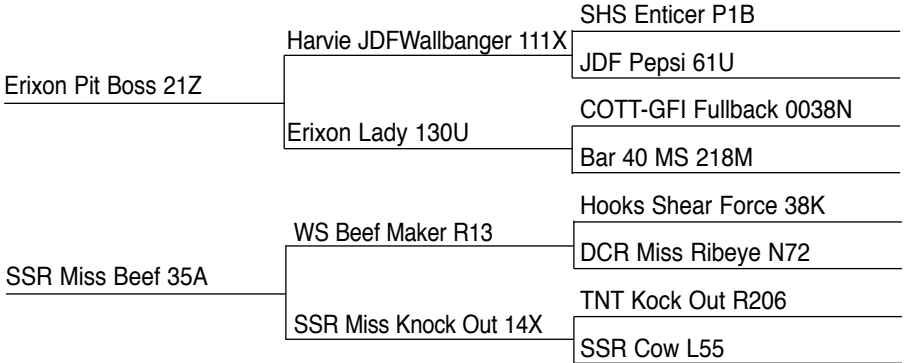

F33

SSR BOSS-MAN F33 ASA NO.: 3463621
BIRTH DATE: March 31, 2018 BIRTH WT.: 80 lbs.

PUREBRED BULL

BLACK POLLED
205 DAY WT.: 758 lbs.

Very thick with length. Should sire growth and performance. I would expect him to make very good females. Fourth calf by 35A.

	CE	BW	WW	YW	ADG	MCE	MM	MWW	STAY	DOC	CW	YG	MARB	BF	REA	SHR	API	TI
EPD	9.2	1.3	73.4	105.8	0.20	1.2	26.5	63.1	16.2	14.0	36.6	-0.41	0.03	-0.106	.82	-0.23	122.3	72.5
%	65	40	30	40	60	99	15	15	70	10	20	80	50	65	55	95	55	30

F35

SSR MR GOLD F35 ASA NO.: 3463671
BIRTH DATE: April 1, 2018 BIRTH WT.: 86 lbs.