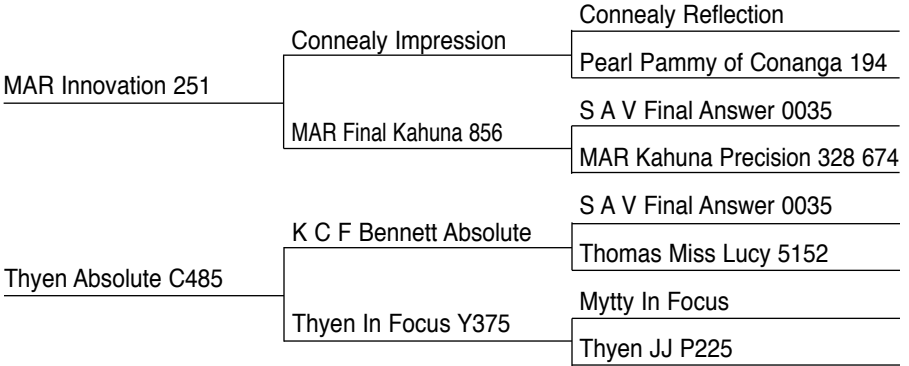

CED	BW	WW	YW	MILK
I+6	I+1.9	I+49	I+96	I+22
.05	.37	.34	.05	.23

F11

THYEN INNOVATION F11
 BIRTH DATE: April 4, 2018

AAA #19352004
 BIRTH WT.: 74 lbs.

BULL

POLLED
 ADJ. 205 DAY WT: 621 lbs.

Another Innovation out of second calver (74 lbs. Birth Weight and 205 adj. at 621 lbs.). This fellow can be a heifer bull.