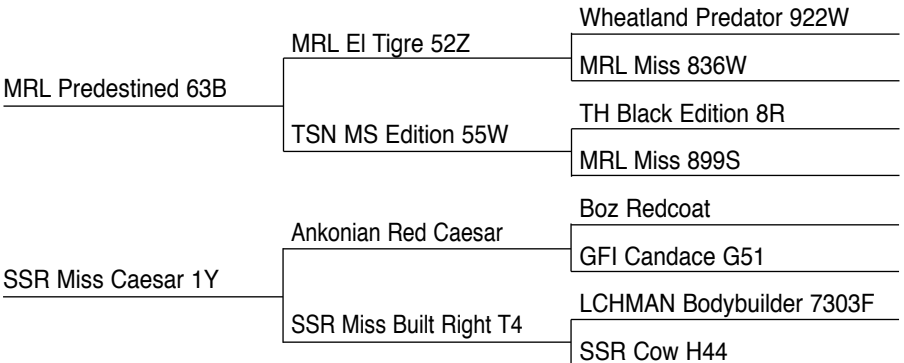

PUREBRED BULL

RED POLLED
205 DAY WT.: 799 lbs.

Deep bodied, very thick made red bull. Should sire a lot of performance and make very good females. His dam is a big red cow with an excellent udder; very productive cow with her sixth calving. Could use a lot of cows just like her.

	CE	BW	WW	YW	ADG	MCE	MM	MWW	STAY	DOC	CW	YG	MARB	BF	REA	SHR	API	TI
EPD	1.8	5.7	74.1	108.0	0.21	2.9	22.4	59.4	20.0	11.4	28.8	-0.52	-0.19	-0.122	0.93	-0.14	101.3	60.7
%	99	99	25	35	50	90	45	30	15	40	50	20	99	20	30	99	99	95