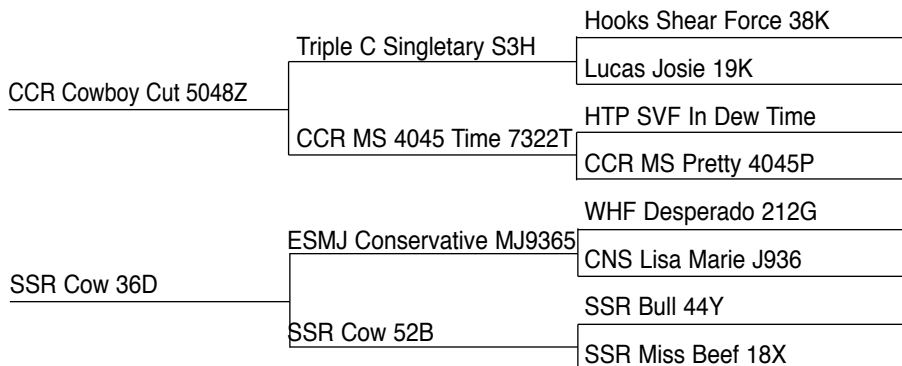

Twin, raised by a foster dam. Very complete made bull with a super nice disposition. Top 1 percent for maternal weaning weight and disposition. First calving by 36D.

	CE	BW	WW	YW	ADG	MCE	MM	MWW	STAY	DOC	CW	YG	MARB	BF	REA	SHR	API	TI
EPD	10.5	3.1	84.6	120.9	0.23	5.1	29.4	71.6	20.9	17.6	39.9	-0.45	0.13	-0.100	1.01	-0.46	140.1	80.2
%	45	85	3	10	35	55	4	1	10	1	10	60	25	80	15	5	15	10