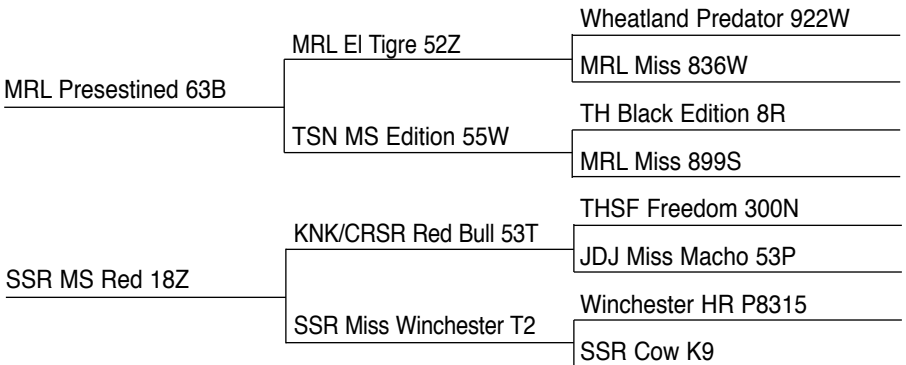

PUREBRED BULL

RED POLLED
205 DAY WT.: 766 lbs.

Good, long, thick-made red bull. Should sire excellent performance and his daughters, I would expect to make good cows. Fifth calf by 18Z. She raised the number one weaning heifer in 2017.

	CE	BW	WW	YW	ADG	MCE	MM	MWW	STAY	DOC	CW	YG	MARB	BF	REA	SHR	API	TI
EPD	3.2	5.0	79.0	118.5	0.25	1.2	17.2	56.6	17.8	11.2	35.4	-0.56	-0.15	-0.125	1.09	-0.28	105.0	65.7
%	99	99	10	15	20	99	90	45	45	40	20	10	95	20	10	80	95	70