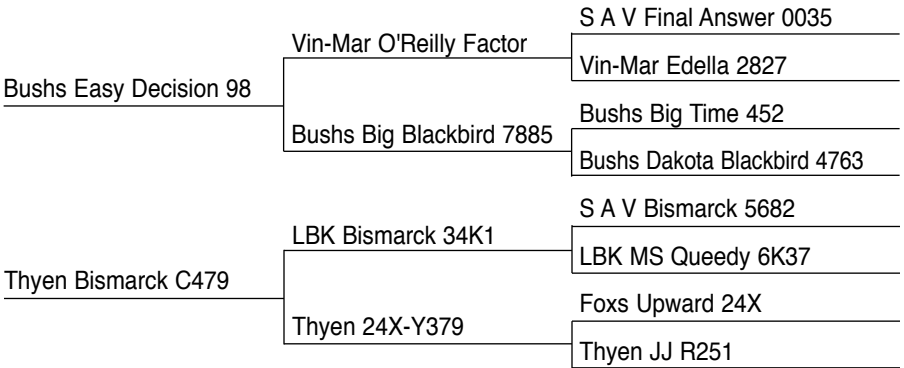

Another new sire to get new blood lines for our customers. Easy Decision makes them good depth with length .

CED	BW	WW	YW	MILK
l+7	l+1.2	l+54	l+105	l+25
.05	.37	.35	.05	.16