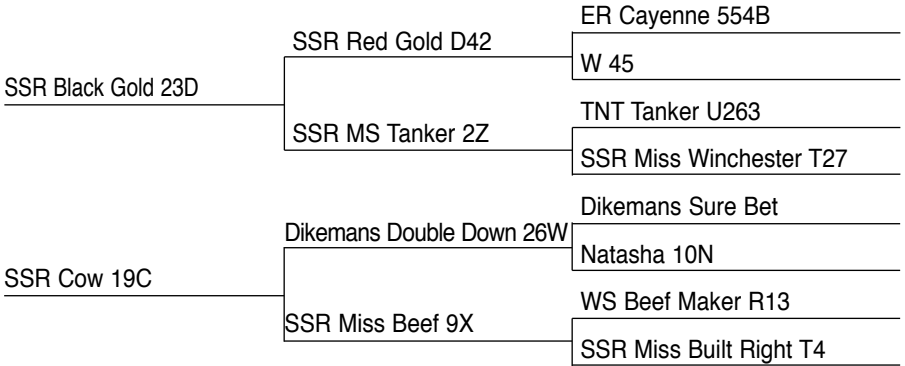

F27

SSR MR GOLD F27 ASA NO.: 3463688
BIRTH DATE: MARCH 28, 2018 BIRTH WT.: 86 lbs.

PUREBRED BULL

BLACK POLLED
205 DAY WT.: 733 lbs.

Should sire size, performance and strong maternal. Excellent disposition. Second calf by 19C. Very good cow family.

	CE	BW	WW	YW	ADG	MCE	MM	MWW	STAY	DOC	CW	YG	MARB	BF	REA	SHR	API	TI
EPD	6.3	3.6	79.3	124.7	0.28	4.9	27.6	67.2	20.2	10.5	44.9	-0.48	0.11	-0.120	1.03	-0.27	131.8	76.0
%	90	90	10	5	10	60	10	3	15	55	3	45	30	45	15	85	30	20

F31

SSR COWBOY UP F31 ASA NO.: 3463648
BIRTH DATE: MARCH 30, 2018 BIRTH WT.: 85 lbs.