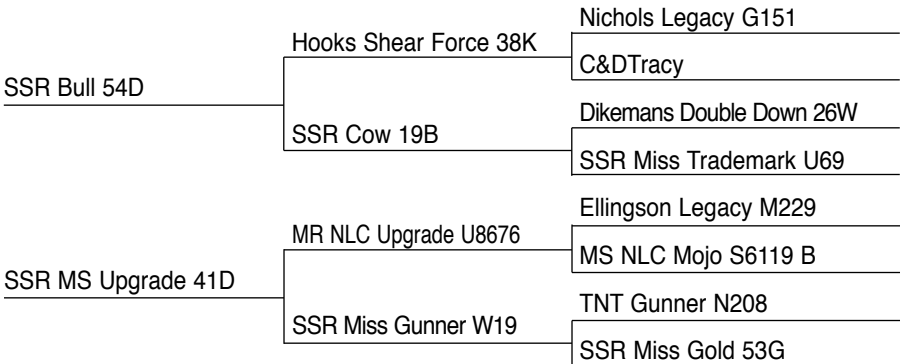

PUREBRED BULL

BLACK POLLED
205 DAY WT.: 728 lbs.

Low birth weight. May work on heifers. Top ten percent for calving ease and birth weight. Dam's first calf.

	CE	BW	WW	YW	ADG	MCE	MM	MWW	STAY	DOC	CW	YG	MARB	BF	REA	SHR	API	TI
EPD	14.2	-0.07	66.2	91.4	0.16	8.3	25.3	58.3	17.7	12.8	25.9	-0.52	0.15	-0.119	0.90	-0.31	139.0	74.4
%	10	10	60	75	90	10	20	35	50	20	65	20	20	45	35	65	15	25