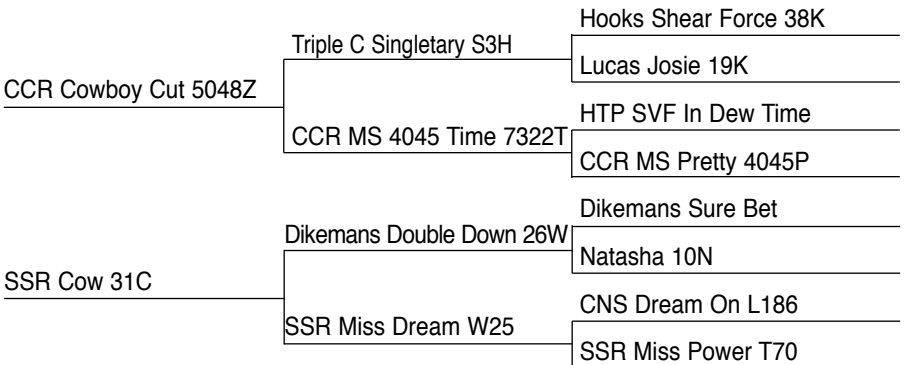

PUREBRED BULL

BLACK POLLED
205 DAY WT.: 739 lbs.

Very hard to fine fault with this bull. Look at him and look at his EPD's, percentile, and pedigree. Second calf by 31C.

	CE	BW	WW	YW	ADG	MCE	MM	MWW	STAY	DOC	CW	YG	MARB	BF	REA	SHR	API	TI
EPD	9.7	3.1	85.4	126.5	0.26	6.0	24.0	66.7	20.0	17.1	40.6	-0.39	0.30	-0.082	0.97	-0.049	147.4	84.2
%	55	85	3	4	15	40	30	4	15	1	10	90	5	90	20	3	5	2