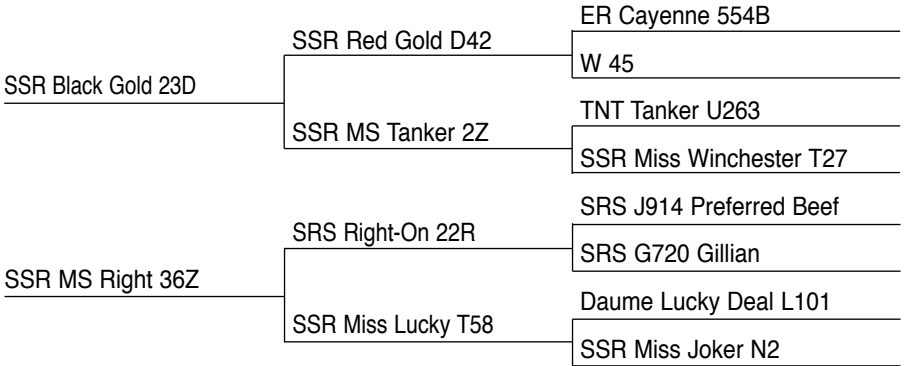

F36

SSR MR GOLD F36 ASA NO.: 3463682
BIRTH DATE: April 1, 2018 BIRTH WT.: 92 lbs.

PUREBRED BULL

BLACK POLLED
205 DAY WT.: 825 lbs.

Looking at F36 is like looking at F35 again. Close on phenotype, performance, and EPD's. Excellent cow family. Fifth calf by 36Z.

	CE	BW	WW	YW	ADG	MCE	MM	MWW	STAY	DOC	CW	YG	MARB	BF	REA	SHR	API	TI
EPD	5.1	5.4	82.7	128.5	0.29	4.0	25.8	67.1	20.7	8.0	42.0	-0.45	-0.03	-0.124	0.84	-0.32	120.8	71.4
%	99	99	5	3	4	75	20	4	10	85	5	60	70	20	50	60	60	40

F37

SSR PREDESTINED F37 ASA NO.: 3463633
BIRTH DATE: APRIL 4, 2018 BIRTH WT.: 96 lbs.