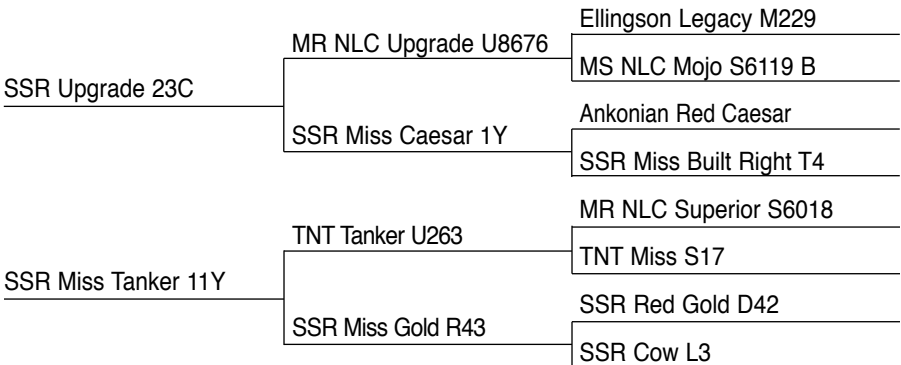

PUREBRED BULL

NON-DILUTOR RED POLLED
205 DAY WT.: 794 lbs.

Power red bull, top 1 percent for yearling and average daily gain. Maternal should be very good. Nice disposition. Sixth calving by 11Y. Good uddered power cow.

	CE	BW	WW	YW	ADG	MCE	MM	MWW	STAY	DOC	CW	YG	MARB	BF	REA	SHR	API	TI
EPD	3.4	6.3	86.2	139.4	0.33	4.5	24.3	67.3	19.3	10.4	47.2	-0.53	-0.09	-0.134	1.10	-0.19	113.6	71.3
%	99	99	3	1	1	65	30	3	25	55	2	20	85	10	10	99	80	40