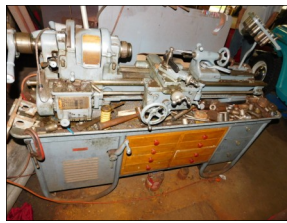

Machine Shop: South Bend 10” Machine Lathe, #CL187AS SN.2775KL* Pratt & Whitney 10” Lathe* Kalamazoo Metal Cutting Saw #P 41/4 * Dunlap Band Saw* Arbor Press* Drills* Tap & Die* **Shop Tools:** Rockwell 4” Joiner Planer* Reed 204 B Vise* Atlas Bench Drill w/ Adjustable Heights* Heavy Duty Arbor Grinder* Pedestal Grinder* Miller Industrial Welder* Hobart Welder Generator w/ Hydraulic Pump Attachment* **Garage Items:** Anvil* Weber Special Garden Tractor* Lawn Vac System* Lawn Thatcher* Log Splitter* Lawn Sprayer* Platform Scale* Motor Stand* Big Selection of Machine Hardware* Log Chains* Log Tongs* Chain Saw* Torch Set* **Tractor:** Ford 2000 w/ 4 Speed Transmission / High Low, 2300 Hours with Ford Loader (Very Clean Tractor) * **Equipment:** 5’ 3 pt Brush Chopper* 1 Axle Farm Trailer* Heavy Duty 3 Pt Fork Lift Set* Scrap and Project Steel* Steel Rack * Plus Bins full of Tools and Hardware*