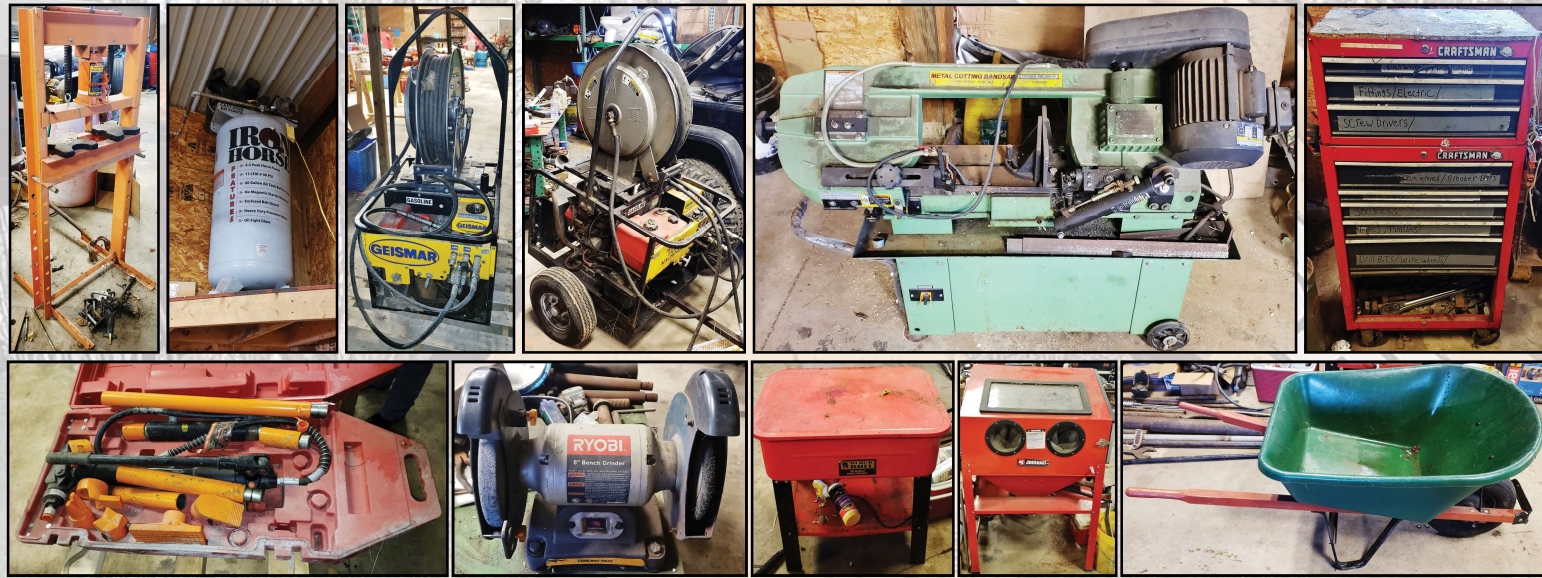

AUCTION SCHEDULE

Auction begins at 10:00 am sharp - Equipment at 11:00am

Terms: Cash, Credit Card or good check with proper I.D. 13% buyers premium applied to all purchases with a 3% discount for cash payment. Lunch on grounds. Not responsible for accidents. Auction conducted regardless of weather. This is a partial listing, please see our website for updates.

Auctioneers note: Join us for a great auction with a nice line of equipment and tools. Multiple rings are a possibility. Some of the auction will be conducted inside, some will be outside, please dress accordingly.

Directions: US 131 to exit 74 (Byron Center 84th St.) West appr. 4.5 miles to Homerich Ave., South to Auction or M6 to exit 5 (Byron Center Ave) South appr. 3 miles to 84th St., West appr. 1.5 miles to Homerich Ave., South to Auction

POWER UNITS

- Geismar DC5/10 Power Pack - portable hydraulic unit - Honda engine - hose reel
- Geismar DC5/10 Power pack - portable hydraulic unit - with hose reel and Honda Vanguard engine
- Industrial magnet generator - Honda engine
- Gensco Magnet generator and magnet

SHOP EQUIPMENT

- Craftsman 6300 watt generator, Bishman pallet jack, Ex-cell 2500 power washer, Bradley 2500 power washer, Murray push lawnmower, Bolens push lawnmower, (2) Diamond plate pickup toolboxes, Poly truck toolbox, Trash pump, Honda generator 5hp, JobSmart sand blasting cabinet, Ryobi chainsaw, Hydraulic stand press, Workbench, Central Machinery metal band saw, A-frame, Lincoln 225 gas-powered arc welder, Black bull parts washer, Iron Horse 60 gal. air compressor, Pickup fuel tank

TOOLS

- Double shop light, (2) Wheelbarrows, Circular saws, Hand tools - shovels, rakes, crow bars, etc., Ratchet straps, (2) CE hydraulic body frame repair kit, Levels, Large assortment of hitch receivers, (4) Simplex ratchet jacks, Portable hydraulic unit, Welding helmets, Several battery chargers, Grease guns, LP heater, Large assortment of hand tools, Cordless grease gun, MasterHand chop saw, Aero-motive hose reel, Torch heads and gauges, Electric drills, Performax table top drill press, Bench vise, Ryobi bench grinder, Porter cable drill, Sawsall, 3 ton floor jack, Electric barrel pump, Manual barrel pumps, Craftsman 2 stack toolbox, Shop vacs, Torch hose, Large trolleys, Cut-off wheels, Wooden ladder, Car ramps, Railroad tools, Booster pack

MISC. ITEMS

- (2) 20' shipping containers, True commercial refrigerator, (2) 4 drawer file cabinets, Exterior door with 2 sidelites, Black and Decker mini fridge, Safety cones, Panasonic stereo, (6) spools of banding, Giant turnbuckle, Skid loader tires, Roof vents, Misc nails and fasteners, LP tanks, Hard hats, Shrink wrap, Safety cage, Seneca Round oak stove, ATV tires, Cleaning supplies, Fuel cans, Torch tanks, Barrel rack, Pallet racking, Railroad crossing flashers

Vander Kolk Auction & Appraisal
Scott Vander Kolk Jr. (616) 437-1047
Scott Vander Kolk Sr. - (616) 292-4085

Scott Vander Kolk Jr. & Associates

VKauctions.com for more photos and information

LIVE PUBLIC AUCTION FARM EQUIPMENT

Saturday January 11th, 2020 • 10:00am
9590 Homerich Ave. Byron Center, Michigan