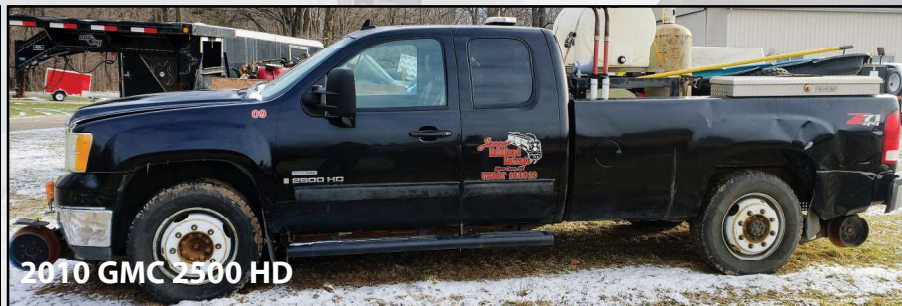

VKauctions.com for more photos and information

More photos and information on our website.

Case 580M

Gafner Iron Mule

1993 Kenworth T800

2002 Monte Carlo SS

Sea-Doo Bombardier XP

Gafner Iron Mule

1994 Ti-Brook

1993 International 9400i

Honda Foreman

2005 Harley Davidson Road King

2015 Chevy 3500 HD

2010 GMC 2500 HD

2006 GMC 2500 HD

2005 GMC 2500 HD

2013 Great Dane

2012 Jet

2012 LoadMax

2006 Transcraft

TRUCKS
2015 Chevrolet 3500 HD - Duramax, 4x4, Hi Rail wheels installed, 81,000 miles, flatbed, work boxes, 4 door, rubber floor
2010 GMC 2500 HD - Duramax, 4x4, Ext. cab, long box, Hi Rail wheels installed
2006 GMC 2500 HD - Ext. cab, 4x4, gas, Knapheide utility box
2005 GMC 2500 HD - Duramax, 4x4, long box, 4 door
2003 International 9400i Tractor - Cummins, 10 spd, air ride, alum. wheels, 40" sleeper
1993 Kenworth T800 - Cummins, 9 spd, tandem axle, day cab, air ride, alum. headache rack, 670k miles
1989 Ford F250 - 2wd, Utility box
2001 GMC Yukon - blown motor