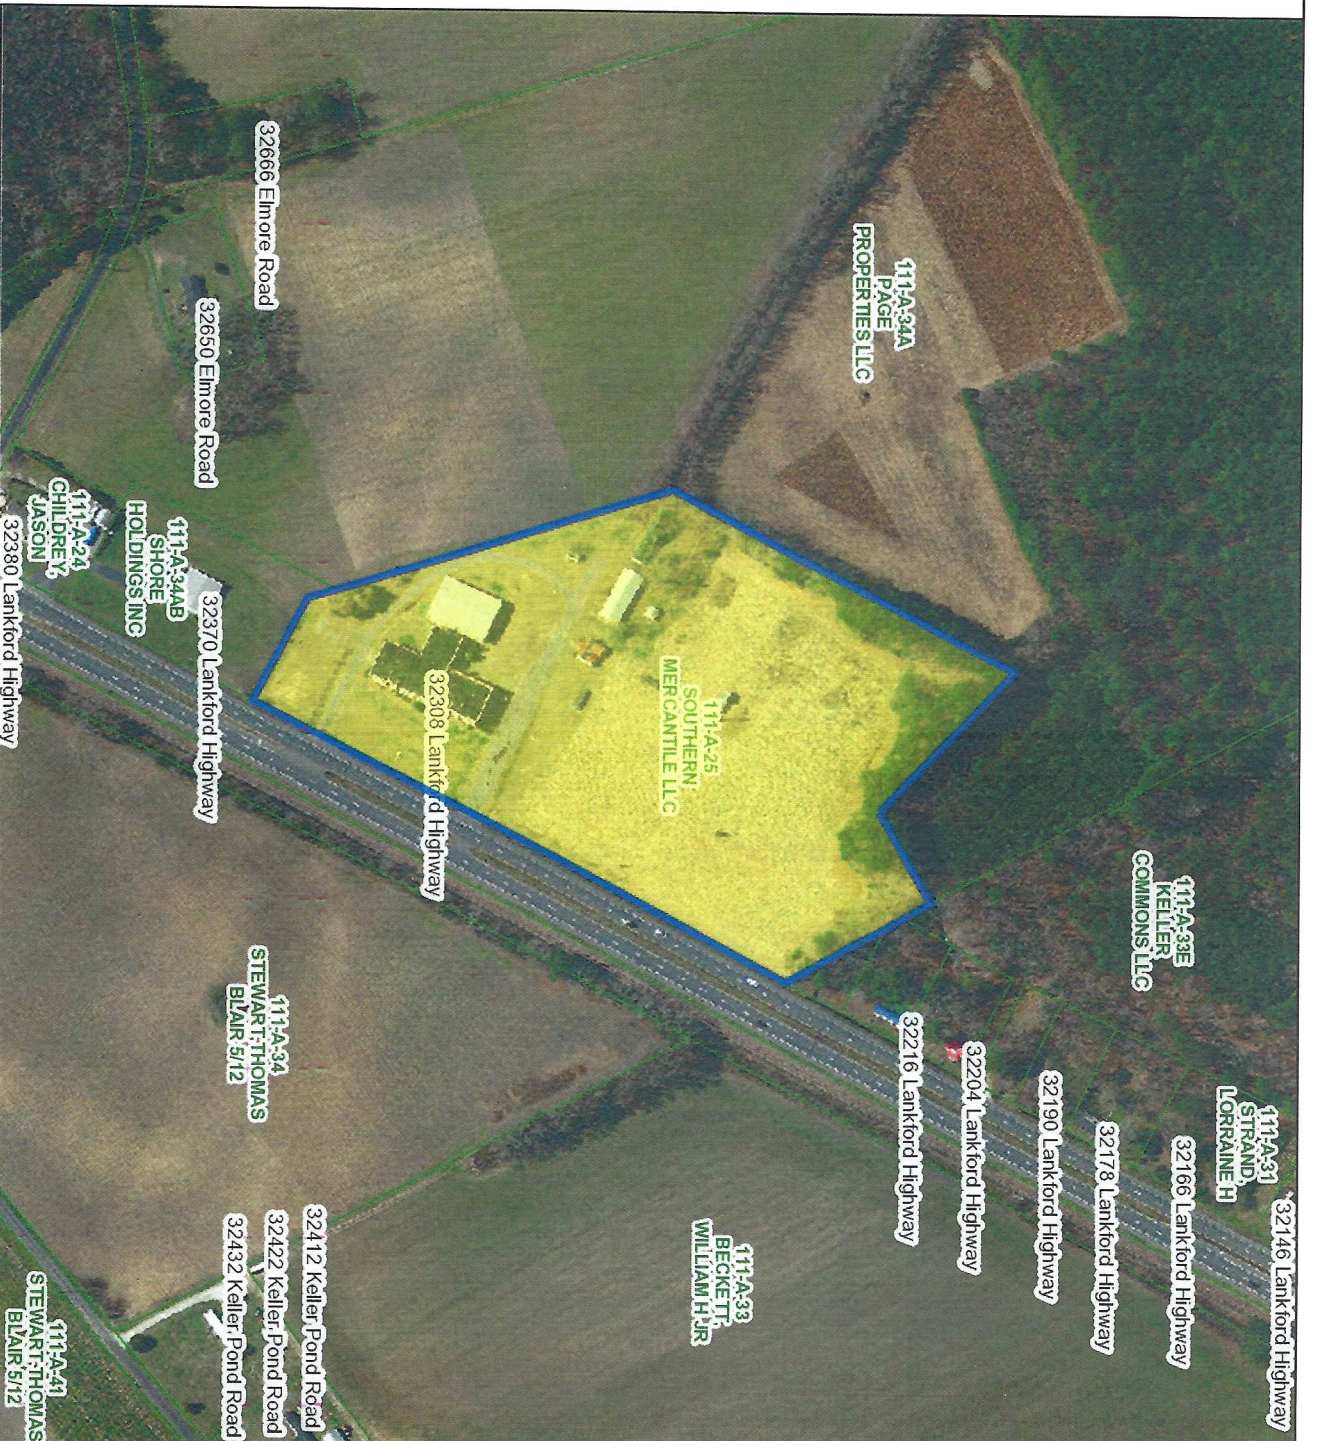

Acomack County, Virginia

Legend

- Bay Coast Railroad
- Parcels
- Places

Map Printed from AccoMap
<http://acomack.mapsdirect.net/>

Title:

Date: 12/17/2019

DISCLAIMER: This drawing is neither a legally recorded map nor a survey and is not intended to be used as such. The information displayed is a compilation of records, information, and data obtained from various sources, and Acomack County is not responsible for its accuracy or how current it may be.