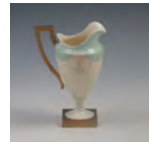

Lenox Belleek Floral Bowl with gold trim. Marked with Lenox Belleek mark. Excellent. 8" diameter.

**241 Lenox Belleek Pitcher/Creamer - Excellent**

Lenox Belleek Hand Painted Pitcher or Creamer. Marked with Lenox Belleek mark. Excellent. 6" tall.