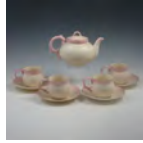

**Belleek Auction 10/5/2016**

**LOT #**

---

**3 Belleek Neptune Cup & Saucer - Mint**

Belleek Neptune Cup and Saucer with pink. Marked with 2nd (black 1891-1926) mark. Mint. Saucer is 5 1/4" diameter.

**4 Belleek Neptune Cup & Saucer - Mint**

Belleek Neptune Cup and Saucer with pink. Marked with 2nd (black 1891-1926) mark. Mint. Saucer is 5 1/4" diameter.

**5 Belleek Neptune Cups, Saucers & Teapot**

Belleek Neptune Set of four (4) Cups and Saucers and Teapot. Marked with 7th (gold 1980-1992) mark. One Saucer has a chip to the edge. Teapot is 7 5/8" wide.