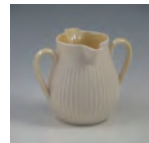

218 Belleek Lifford Double Creamer - Mint

Belleek Lifford Double Creamer with cob lustre. Marked with 6th (3rd green 1965-1980) mark. Mint. 3 1/2" tall.