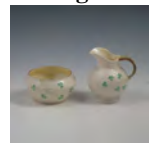

23 Belleek Shamrock Basket Weave Cream & Sugar - Mint

Belleek Basket Weave Sugar and Creamer. Marked with 6th (3rd green 1965-1980) mark. Mint. Creamer is 3 7/8" tall.