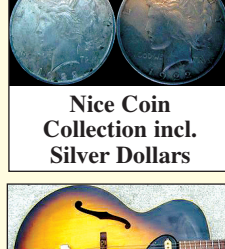

Metal Coke Bottle Shelf

Antique Pressed Steel Toys

Rideable Barney

Silver Quarters

Nice Coin Collection incl. Silver Dollars

Gibson Guitar

Flame Electric Guitar

Gibson Epiphone Montana E-160-E