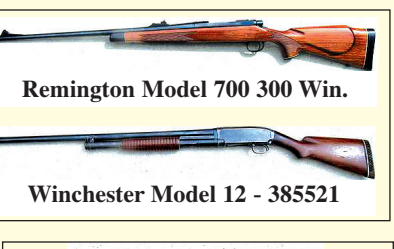

Browning 22 Take Down Belgium

Remington Model 700 300 Win.