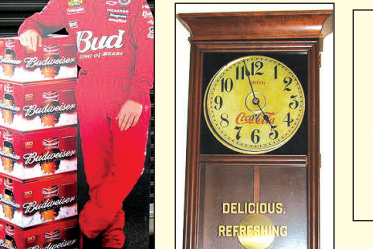

Rigid Laminate Trimmer/Router - New

Budweiser Beer Dale Earnhardt Jr. Standup

1970s Coke Clock 26

Sterling

Browning 22 Take Down Belgium

Great Collection of Long Arms

Budweiser Beer Neon - Flickers