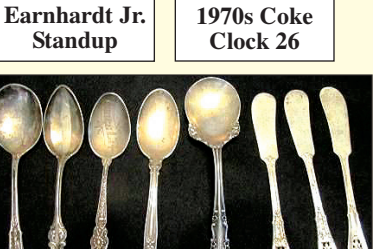

Metal Coke Bottle Shelf

Antique Pressed Steel Toys

Rideable Barney

Silver Quarters

Nice Coin Collection incl. Silver Dollars

Gibson Guitar

Flame Electric Guitar

Gibson Epiphone Montana E-160-E

Walking Liberty Halves

Franklin Halves

1950s Coca-Cola Litho Coke Sign

RARE Coke Light-Up Spinner Sign

1978 Corvette

Honda Gold Wing Motorcycle

Antique Slag Glass Lamp

Miller Beer Neon - Works 30x30