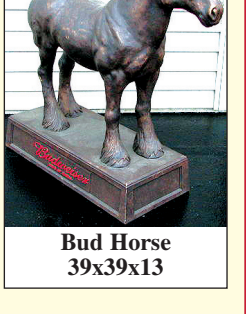

Bud Horse 39x39x13