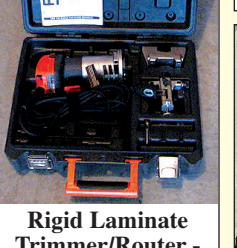

Coke Vendo Pop Machine

1 of Several Coke Coolers

Budweiser NASCAR Tin Sign

Bud Horse 39x39x13

Budweiser Dalmatian Dog 32 Tall x 16

Budweiser Beer Minnesota Football MOTION

Porter-Cable Air Compressor

Porter-Cable Brad Nailer - Brand NEW