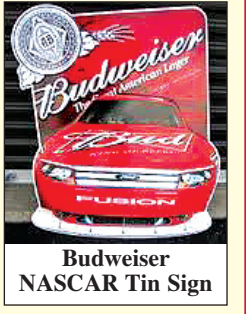

Budweiser NASCAR Tin Sign