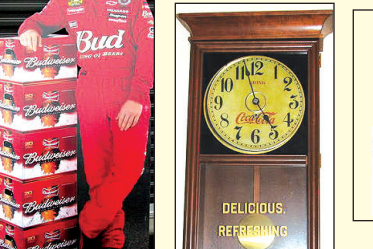

Walking Liberty Halves

Franklin Halves

1950s Coca-Cola Litho Coke Sign

RARE Coke Light-Up Spinner Sign

1978 Corvette

Honda Gold Wing Motorcycle

Antique Slag Glass Lamp

Miller Beer Neon - Works 30x30