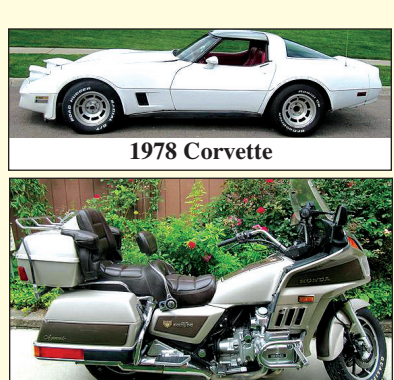

Budweiser NASCAR Tin Sign