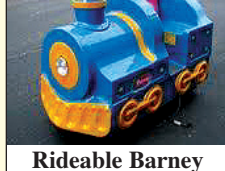

1950s Coke Barrel - Clean

Many Coca-Cola Santa Standups

1905 Coke Litho Sign

1 of 8 Vintage Coke Trays

4' Coke Button

1950s Buvez (Drink) Coca-Cola Button

1950s Drink Coca-Cola Thermometer

1950s Coca-Cola Swihart Clock

Metal Coke Bottle Shelf

Antique Pressed Steel Toys

Rideable Barney

Silver Quarters

Nice Coin Collection incl. Silver Dollars

Gibson Guitar

Flame Electric Guitar

Gibson Epiphone Montana E-160-E