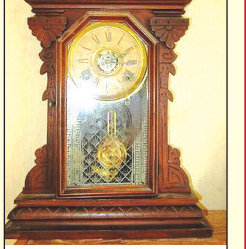

Walking Liberty Halves

Franklin Halves

1950s Coca-Cola Litho Coke Sign

RARE Coke Light-Up Spinner Sign

1978 Corvette

Honda Gold Wing Motorcycle

Antique Slag Glass Lamp

Miller Beer Neon - Works 30x30

Vintage Budweiser Clydesdale Clock

Budweiser NASCAR Tin Sign

Bud Horse 39x39x13

Remington Model 700 300 Win.

Winchester Model 12 - 385521

Browning Sweet 16 - X45045

SOLID SILVER BARS!

Gingerbread Mantel Clock