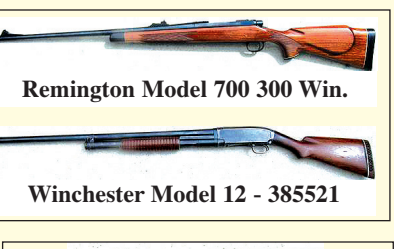

Rigid Laminate Trimmer/Router - New

Budweiser Beer Dale Earnhardt Jr. Standup

1970s Coke Clock 26

Sterling

Browning 22 Take Down Belgium

Great Collection of Long Arms

Budweiser Beer Neon - Flickers