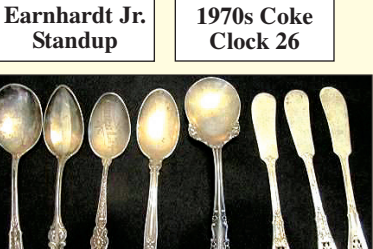

Rigid Laminate Trimmer/Router - New

Budweiser Beer Dale Earnhardt Jr. Standup

1970s Coke Clock 26

Sterling

Browning 22 Take Down Belgium

Great Collection of Long Arms

Budweiser Beer Neon - Flickers