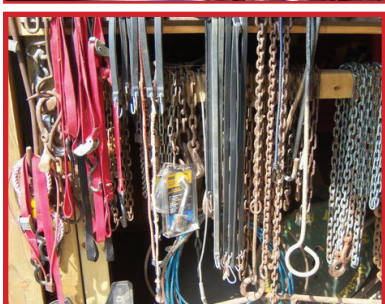

**Braun & Helmer
Auction Service**