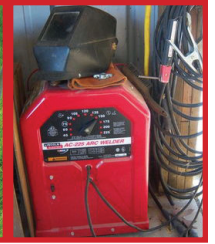

Kubota B215 tractor, engine model V1200-SB, 4 cylinder diesel, water cooled, 4WD, hydrostatic trans., 3 pt., ROP, 6' Kubota belly mower, AM/FM radio

- 1,764 hours!
Kubota BF350-A front end loader - serial #10352

18' Pontoon boat w/ canopy - includes 75 HP Chrysler outboard motor! Stored inside!

Wolverine pontoon trailer like new!
20' tandem axle Stiger trailer 5 ton beam tail and ramps

Michigan State Auctioneers Association

Equipment: 6500 AC (serial #594143), Meyer snow plow, Land Pride 3pt 15-60 Brush Hog, Land Pride 3pt 1560 Box Scraper, Land Pride 3pt Rotor-Tiller, Spike Tooth drag, 3 pt. King Cutter yard rake, Land Pride lawn roller, Newhawk Idial 17 Garden dump trailer, 3 pt. International World Agritech post hole digger w/sizes of augers, 4 wheel lawn cart/wagon, 6' X 12' trailer – single axle

5" bench vise, Premium Excell 2400 PSI – 2 1/2 gal/min – 5 HP Honda power washer, Sears 3 ton floor jack, jack stands, Craftsman Professional 3 HP – 12 gal. wet/dry show vacuum, Craftsman wrenches, sockets, hammers, screwdrivers, bolt cutters, Prestone jumper pack, Shoemaker battery charger, 20 generator cord, tow cables w/hooks, hose reel w/pneumatic tires, log chains, come-alongs, chain binders, ratchet straps, hand truck, portable air tanks