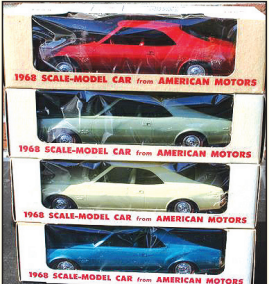

American Motors Models