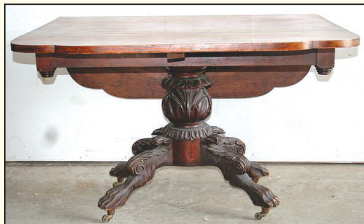

BRIAN L. BRAUN • (734) 996-9135
Ann Arbor
www.braunandhelmer.com

CALL: DAVID G. HELMER • (734) 368-1733
JERRY L. HELMER • (734) 368-1734
Saline

Guns & Swords

Star Twist Thread Cabinet
(Side View)

Chocolate Turkey Mold

Nice Selection Of Pocketknives

1940s Chicken Inn Plate

Water Pitcher With Enamel

Several Oils & Tons Of Artwork

Selection Of Sterling

General McArthur Bookends

Looks Great To Us!

Chalmers, Ford, Studebaker Watch Fobs