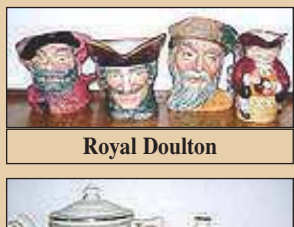

4 - US Gold Coins

McMahon Oil 20x24"
Dated 1897

Rare Candlewick Punch Set

Nice Group Of Crocks

1 Of Several
Nice Carnival Pieces

Quartersawn Oak
Bedroom Set

Royal Doulton

Hall "Tavern" Teapots