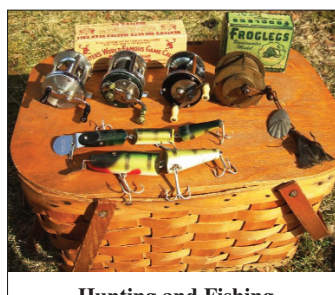

Hunting and Fishing