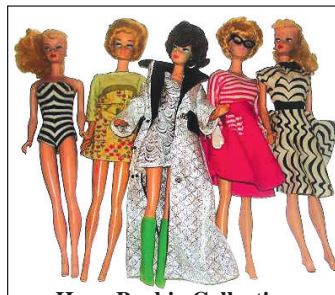

Huge Barbie Collection
including Vintage