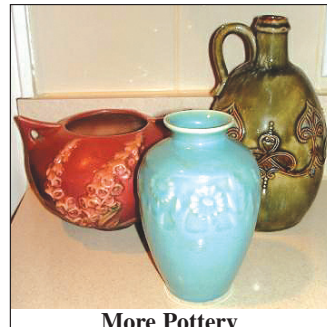

More Pottery