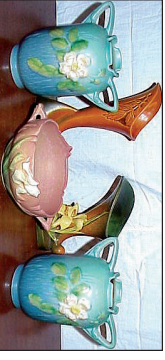

Mahog. 4 section barrister bookcase by Globe-Wernicke

Nice selection of jewelry

Van Briggle lamp with original shade

Art Deco lightning bolt lamp with thunder cloud shade

Wedgwood sterling ring

Poulan 145 HP lawn mower with 42 in. cut and hydrostatic drive

CALL DAVID G. HELMER • (734) 368-1733
JERRY L. HELMER • (734) 368-1734
Saline

Sony 42" LCD projection TV with stand

Cameo glass

Majolica plate with bird

Thomas Stevens Coventry & London 1876 Centennial bookmarks framed

1 of 6 sets of bookends, also in Lincoln, horses, flower baskets, ships

Rookwood bowl with frog XV #2203

Over 20 pieces of Roseville