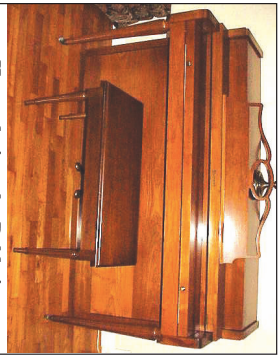

1998 Toyota Camry LE with 68,720 runs great!

Bakelite weiner dog pin

1 of 4 Roseville hanging baskets

Large oil by Kay Politko

Nice selection of books

Howard piano by Baldwin

Oak five section barrister bookcase by Macey #910, finish #2

Mahog. 4 section barrister bookcase by Globe-Wernicke

Nice selection of jewelry

Van Briggle lamp with original shade

Art Deco lightning bolt lamp with thunder cloud shade

Wedgwood sterling ring

Poulan 145 HP lawn mower with 42 in. cut and hydrostatic drive